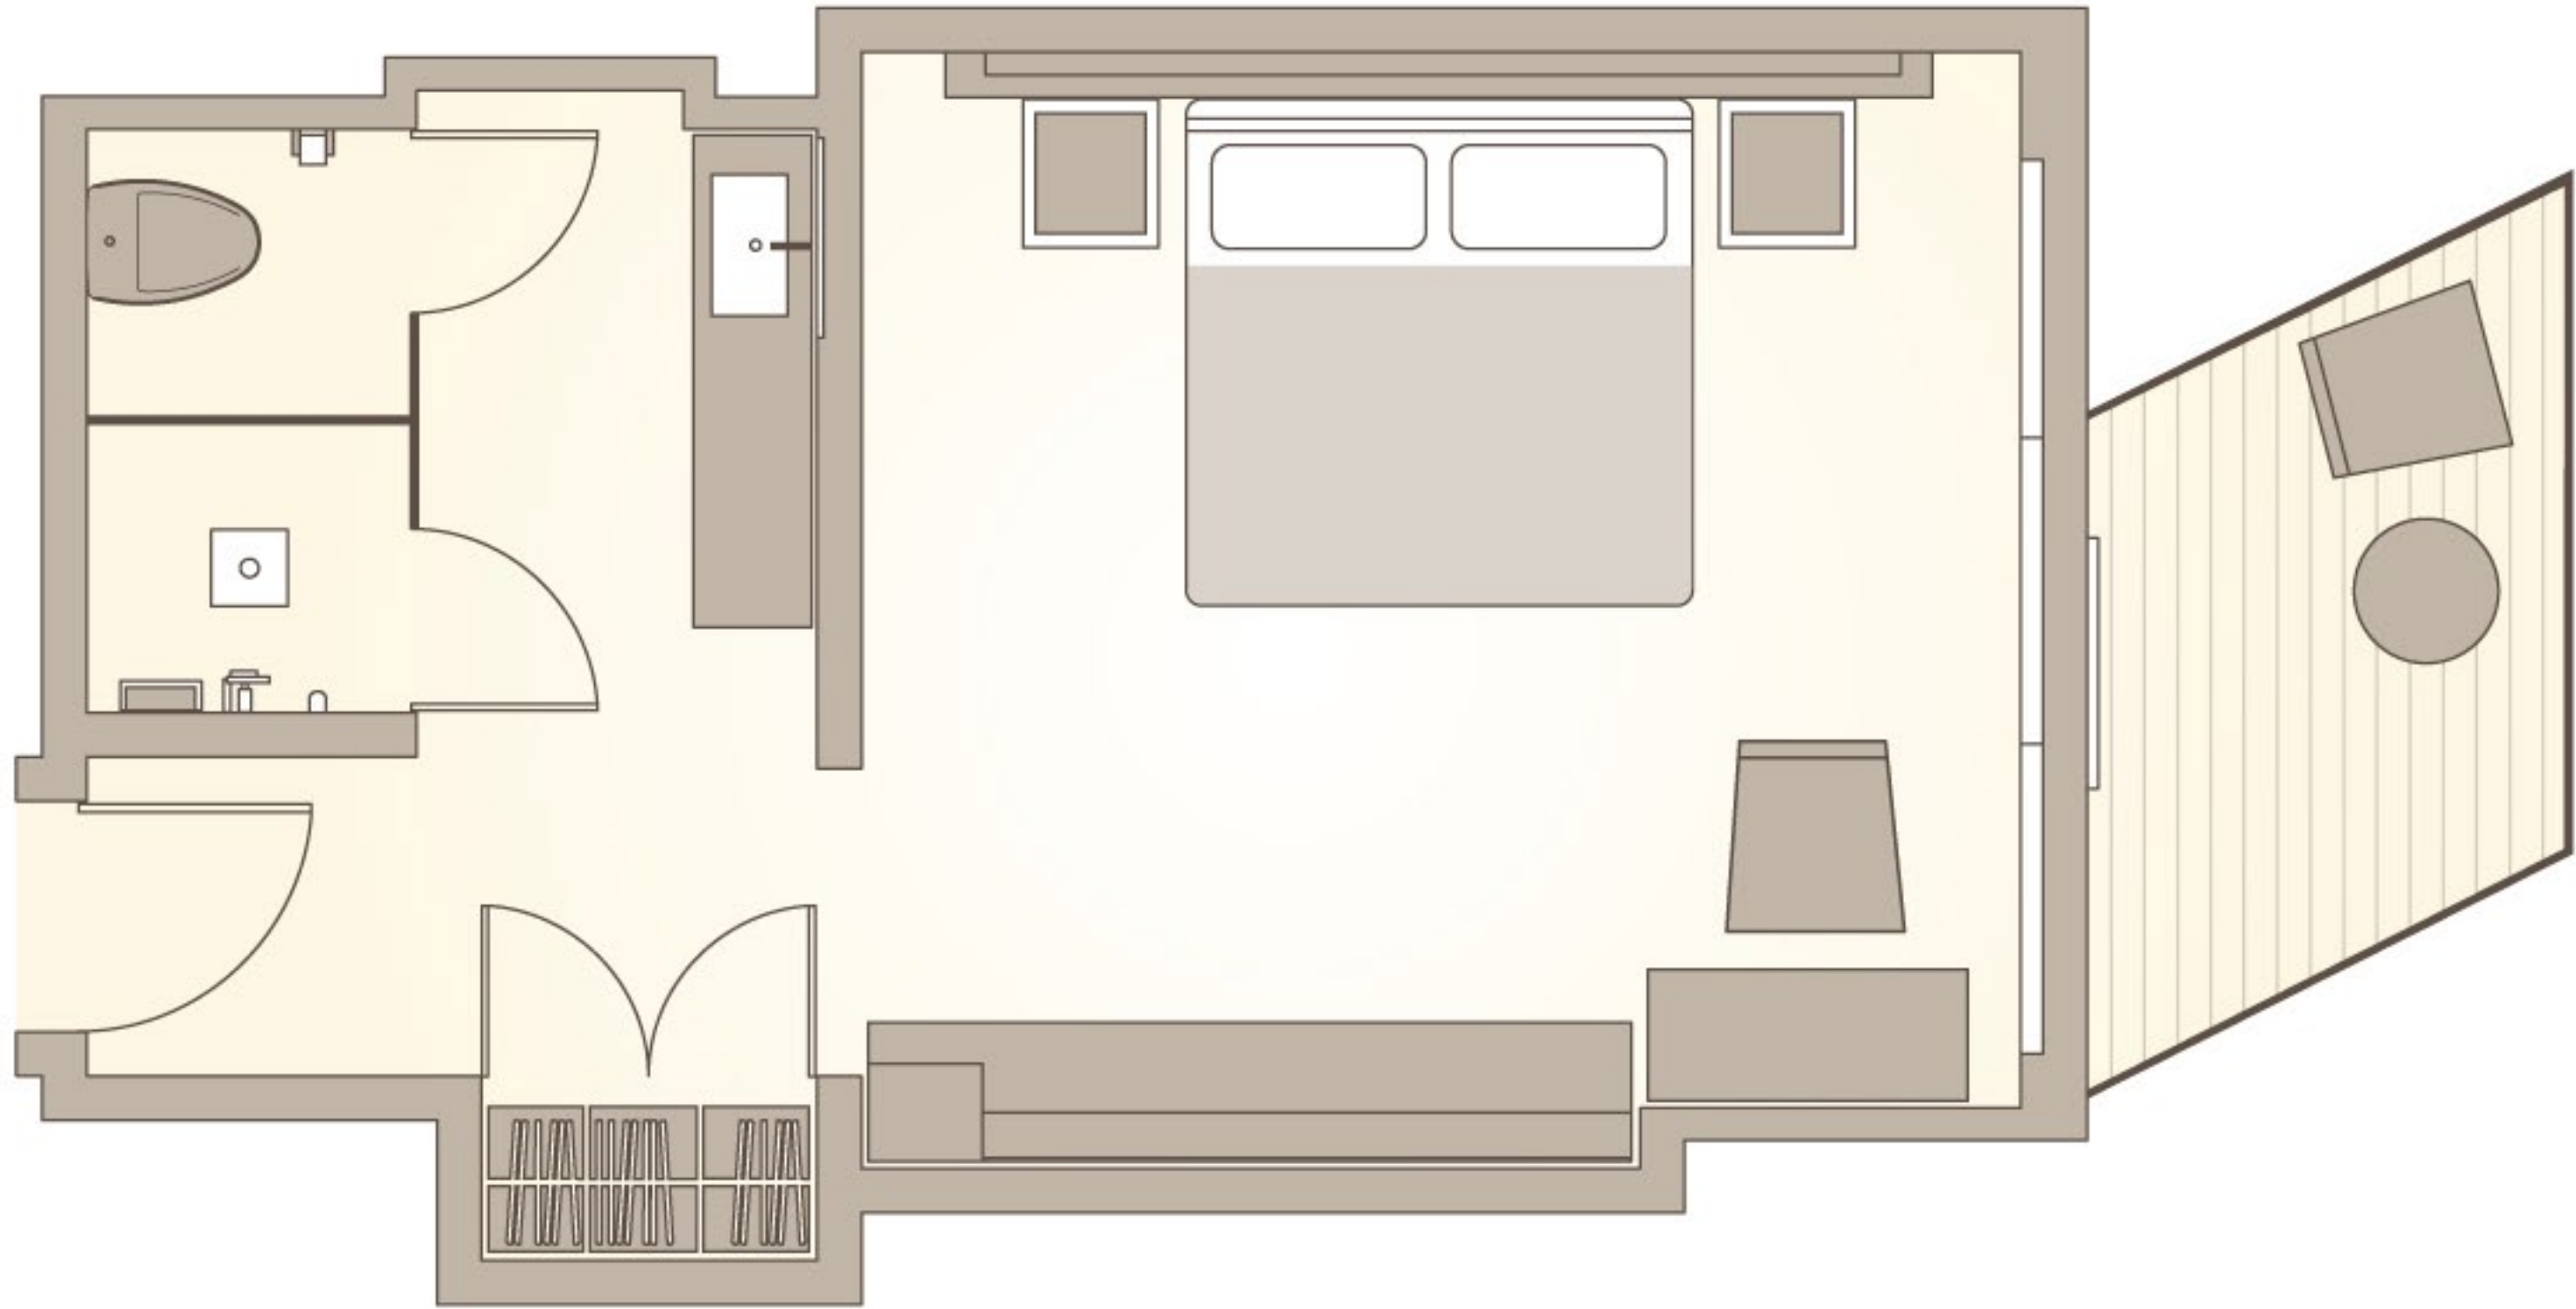

east

MIAMI

URBAN KING

(300 - 350 sq ft / 28 - 33 sqm)

GUEST ROOMS AND SUITES

EAST, Miami offers 352 guest rooms to include eight suites and 89 one, two and three bedroom residence suites (fully equipped apartments with kitchen, laundry facilities and full access to the amenities and services of the hotel). Ranging in size from 300 to 1,800 square feet, our contemporary rooms, suites and residence suites feature balconies with views of the Miami skyline and Biscayne Bay, floor-to-ceiling windows, walk-in rain shower, Panther Coffee, a Miami-based specialty coffee roaster, a tea maker, and complimentary WiFi.

ROOM FEATURES

- + 50 inch Samsung™ 4K Smart TV
- + Walk-in rain shower
- + iPod Dock and Native Union SWITCH audio system
- + Complimentary WiFi and wired broadband internet access
- + Complimentary Panther Coffee espresso
- + Complimentary JoJo™ teas
- + In-room safe
- + Multi-scene lighting
- + Minibar
- + Appelles luxury bath amenities
- + Work desk
- + Room control system via hotel app