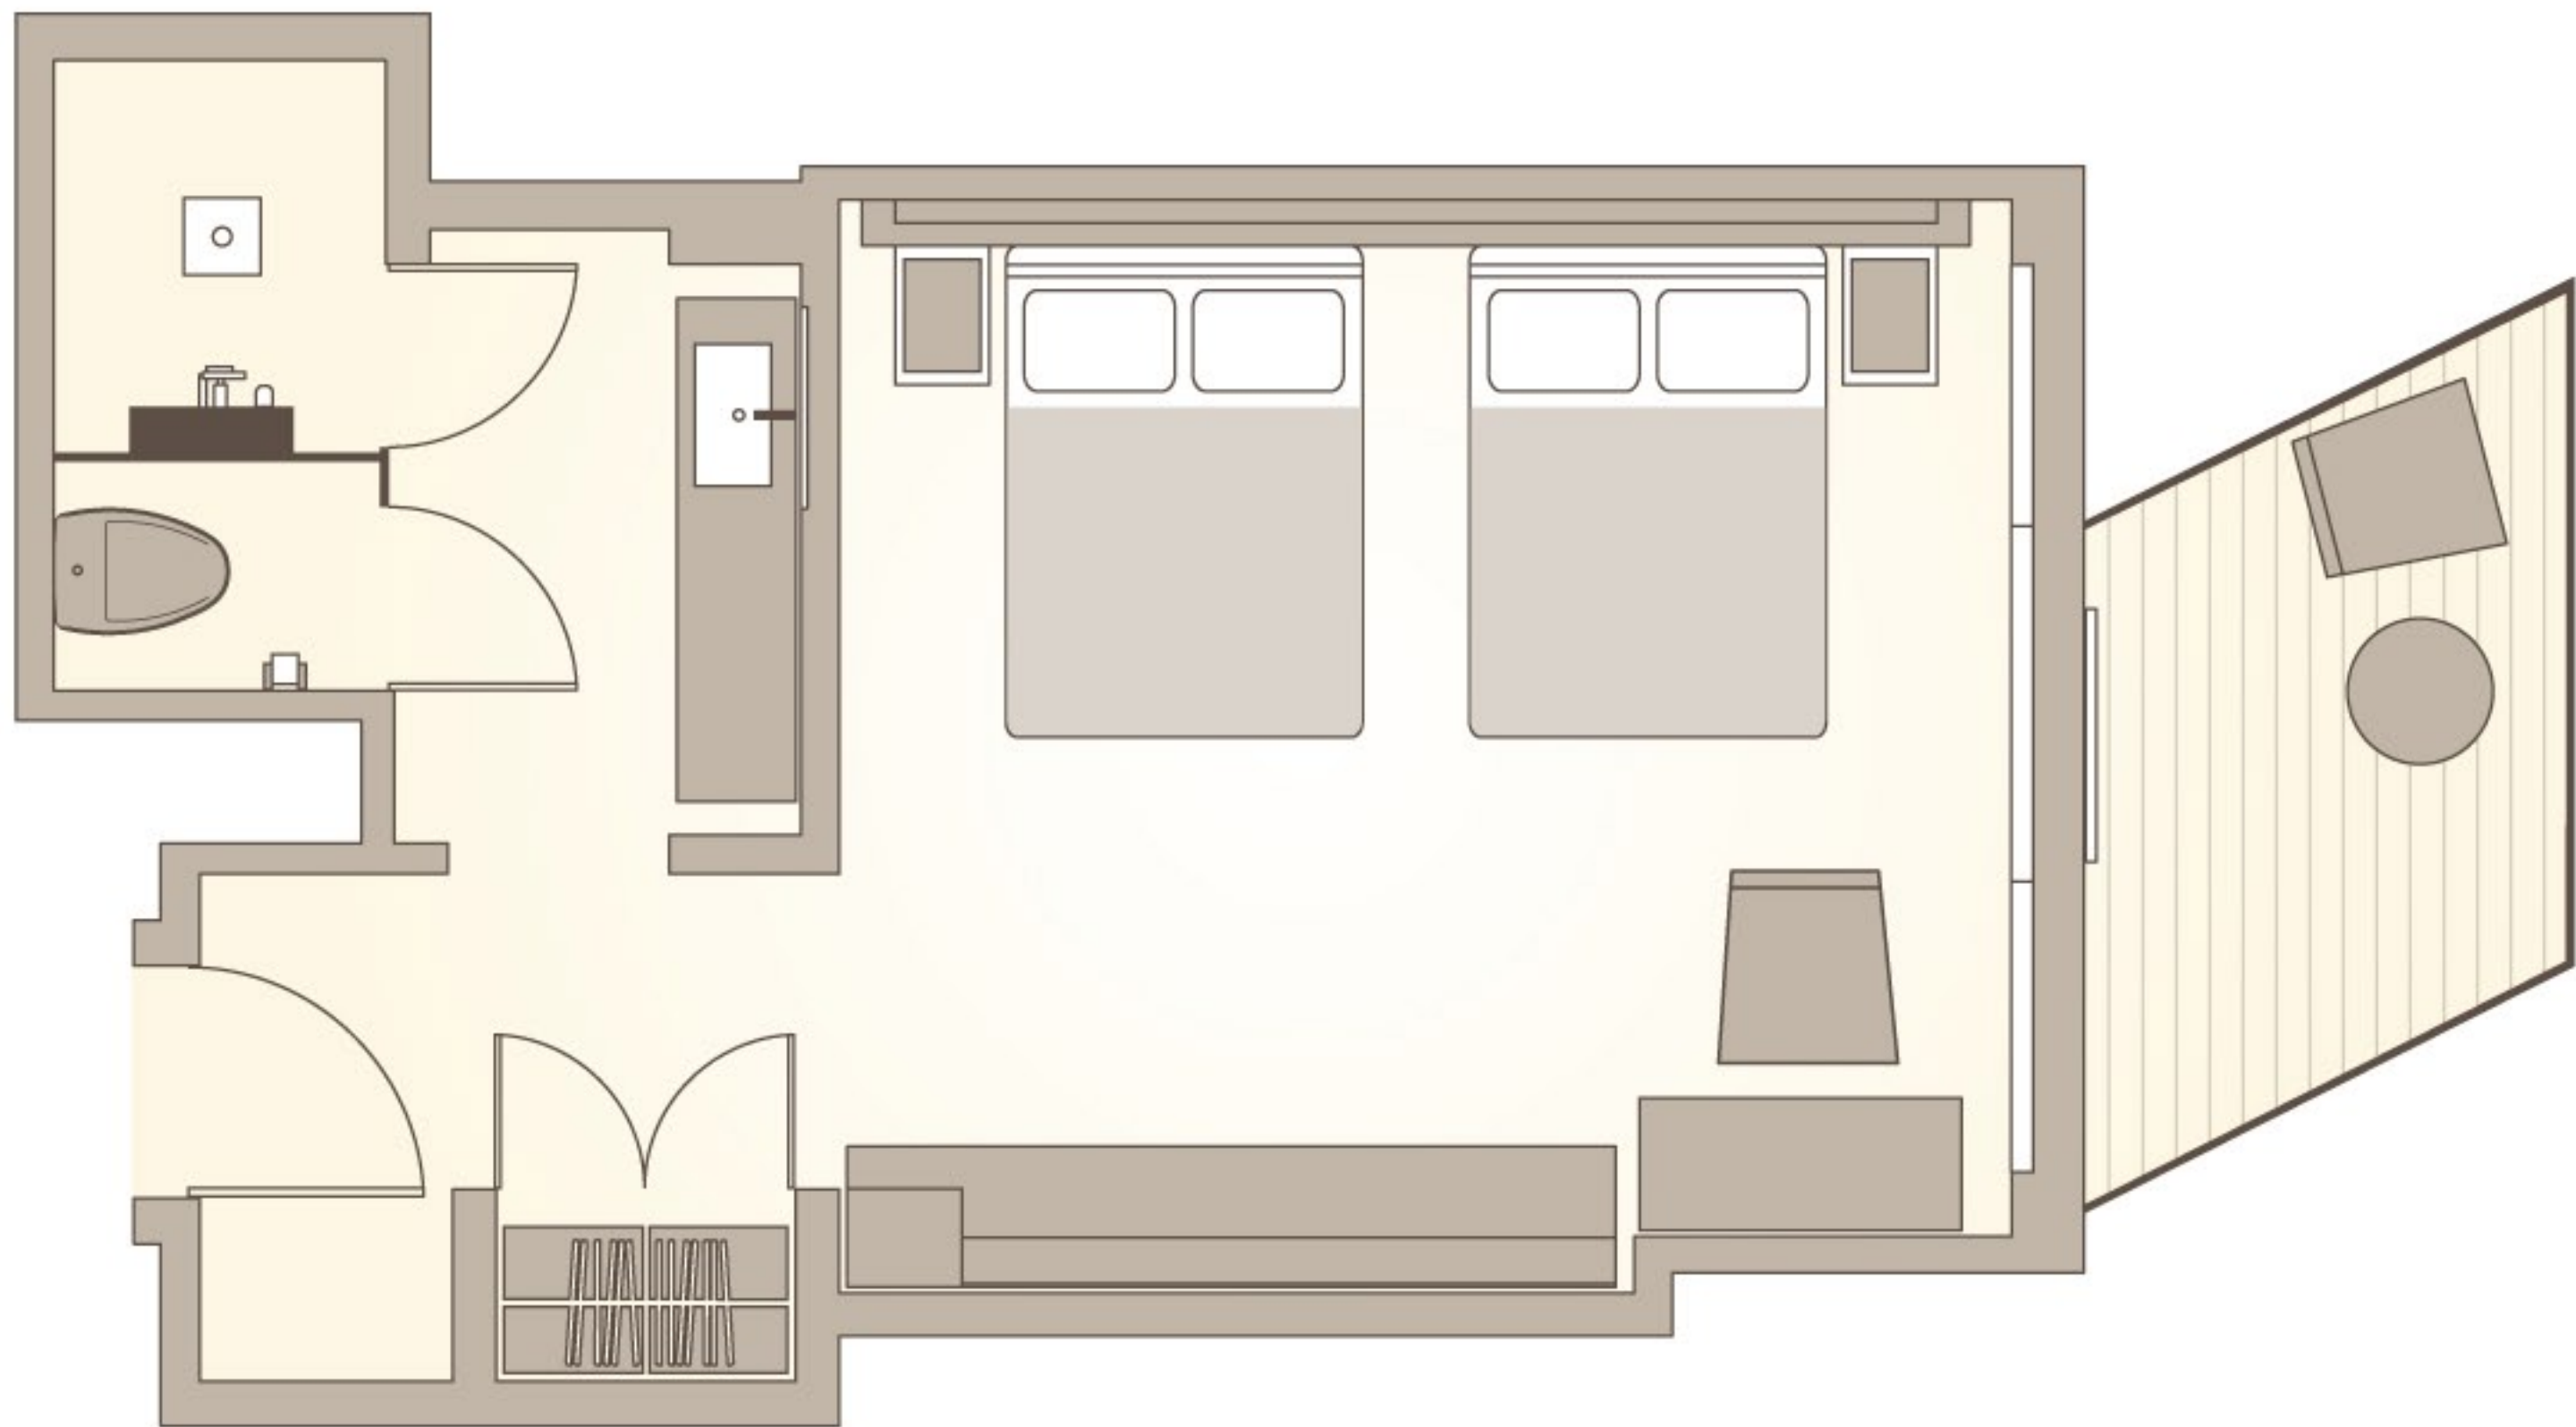

east

MIAMI

URBAN DOUBLE

(300 - 350 sq ft / 28 - 33 sqm)

GUEST ROOMS AND SUITES

EAST, Miami offers 352 guest rooms to include eight suites and 89 one, two and three bedroom residence suites (fully equipped apartments with kitchen, laundry facilities and full access to the amenities and services of the hotel). Ranging in size from 300 to 1,800 square feet, our contemporary rooms, suites and residence suites feature balconies with views of the Miami skyline and Biscayne Bay, floor-to-ceiling windows, walk-in rain shower, Panther Coffee, a Miami-based specialty coffee roaster, a tea maker, and complimentary WiFi.

ROOM FEATURES

- + 50 inch Samsung™ 4K Smart TV
- + Walk-in rain shower
- + iPod Dock and Native Union SWITCH audio system
- + Complimentary WiFi and wired broadband internet access
- + Complimentary Panther Coffee espresso
- + Complimentary JoJo™ teas
- + In-room safe
- + Multi-scene lighting
- + Minibar
- + Appelles luxury bath amenities
- + Work desk
- + Room control system via hotel app