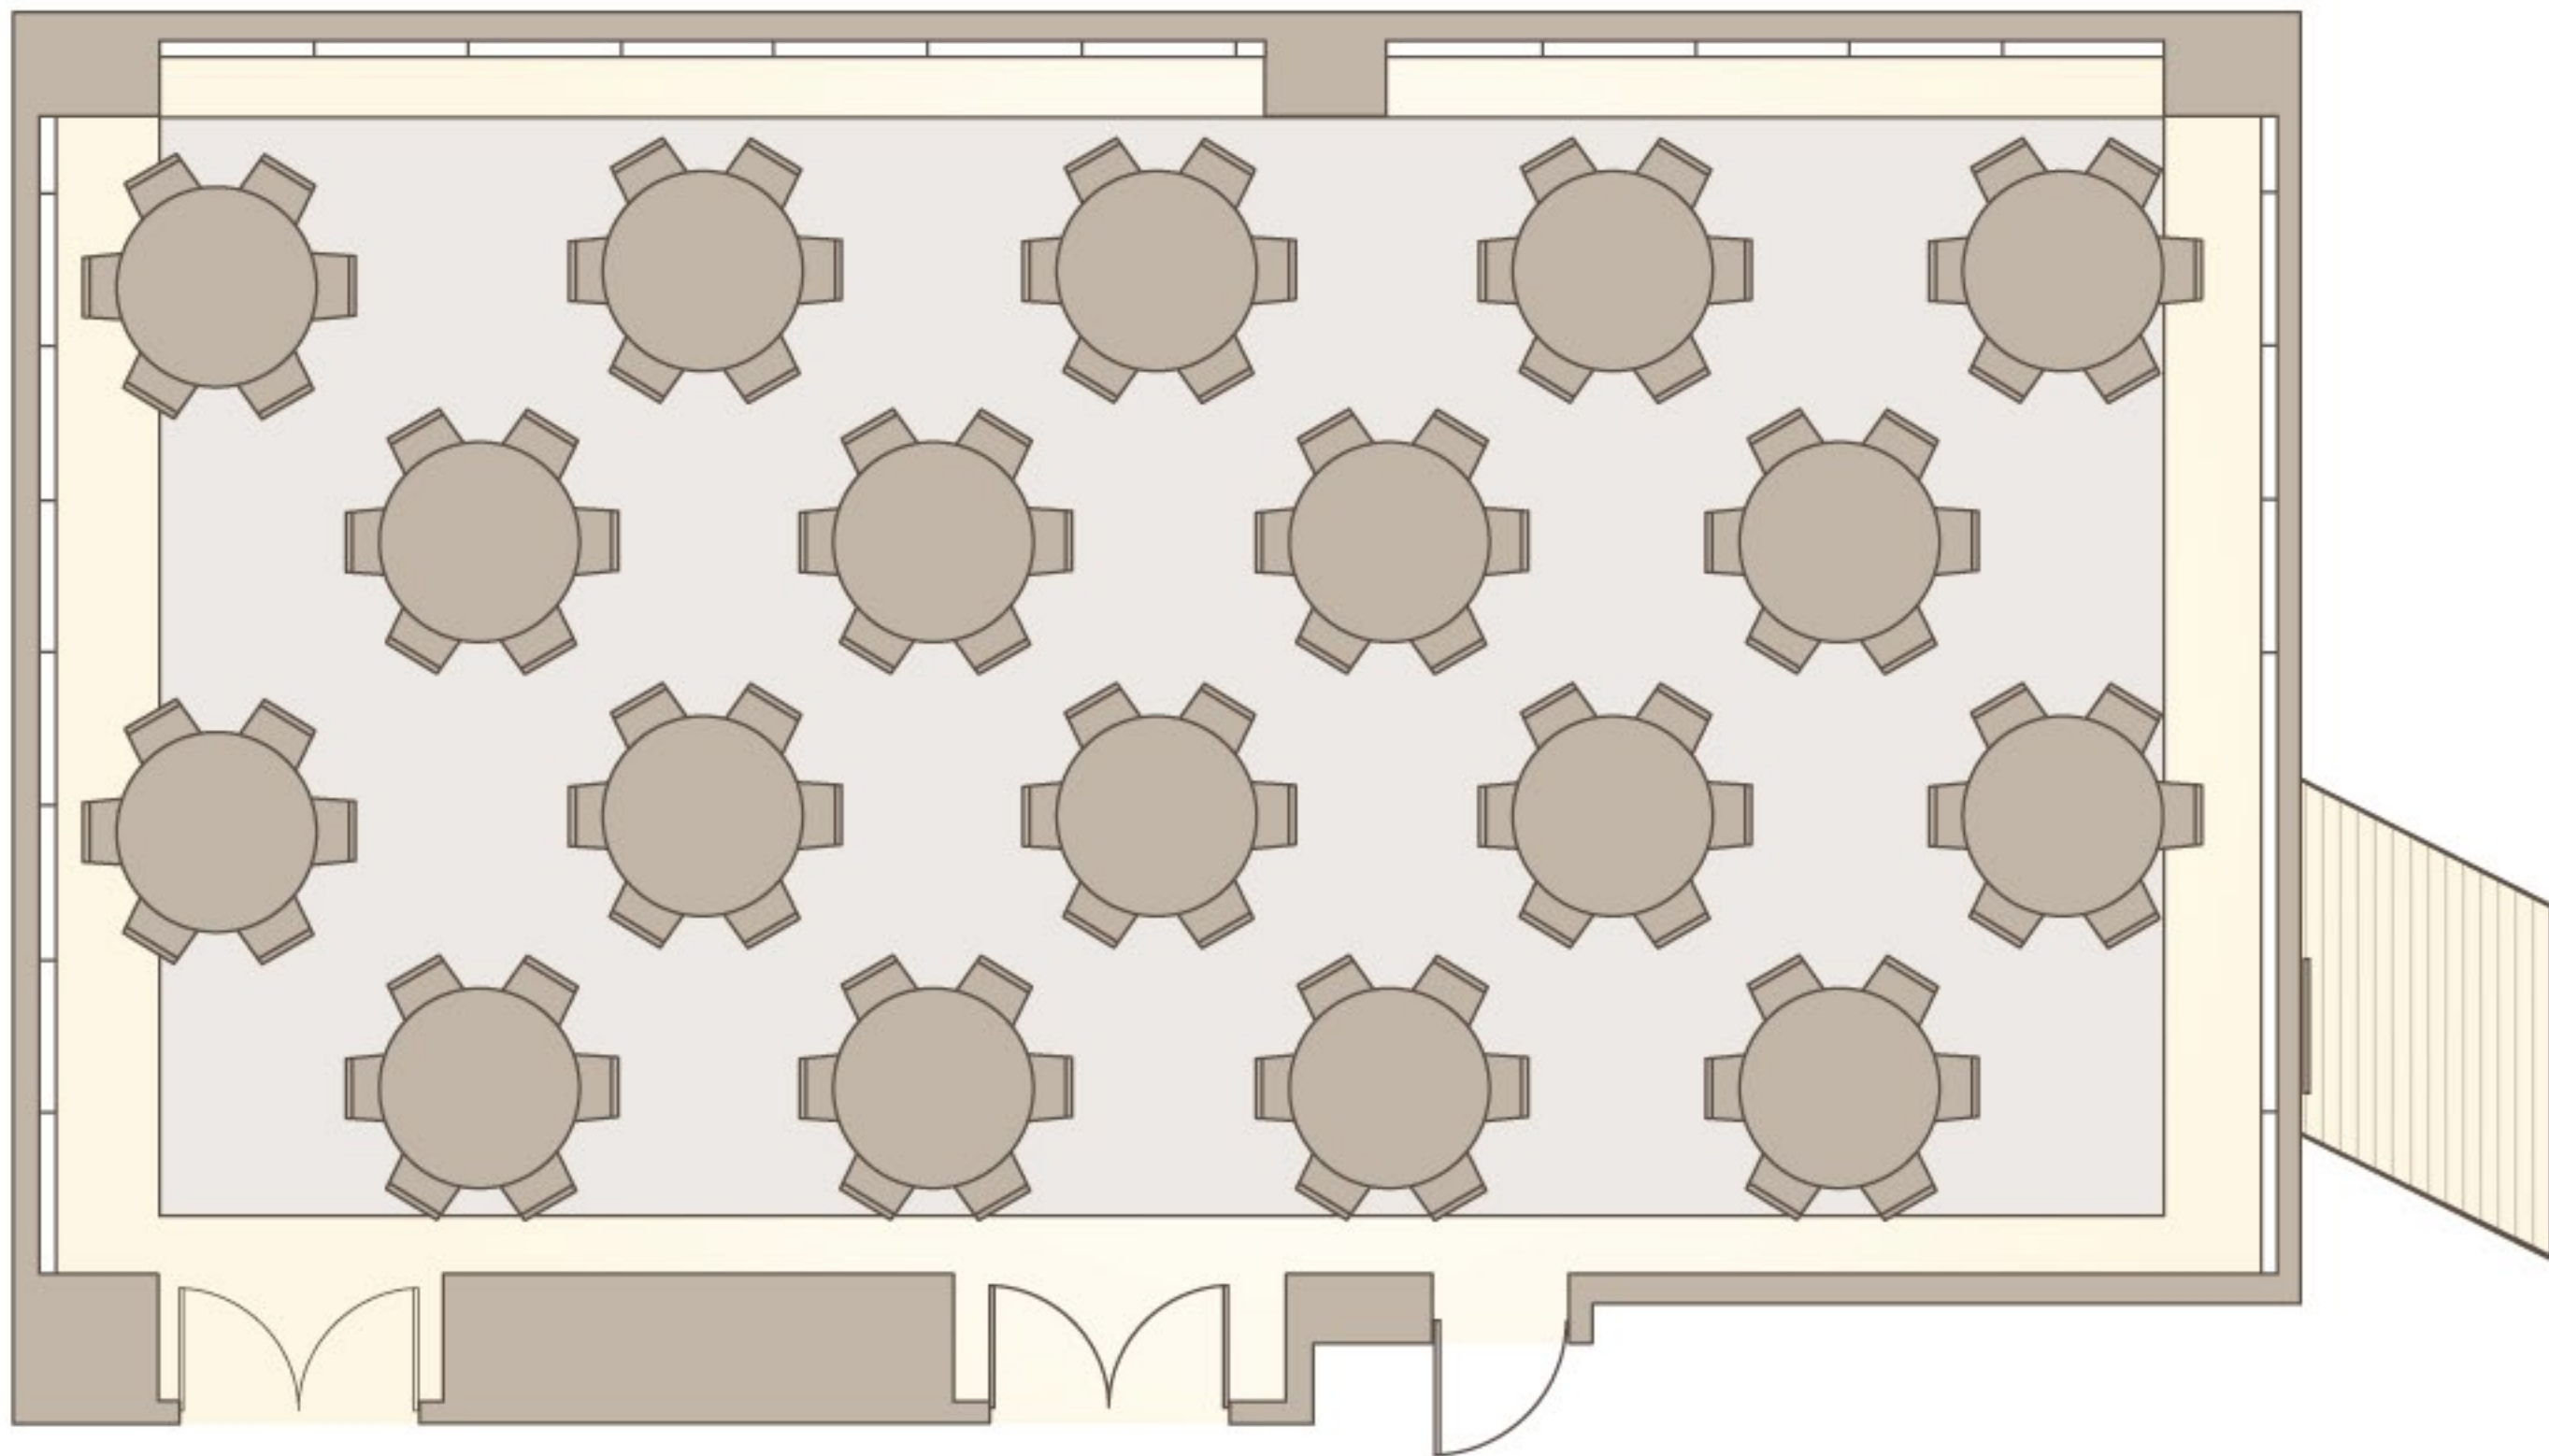

east

MIAMI

RISE

(1600 sq ft / 150 sqm)

Rise is located on the 38th floor offering 1,600 square feet of venue space with high ceilings. Rise is a corner room with a surrounding view of Biscayne Bay. Available through our in-house audio visual provider, a multi-55' LED Smart TV Video Wall is equipped with an Apple TV, wireless single-click presentation, and built-in sound system.