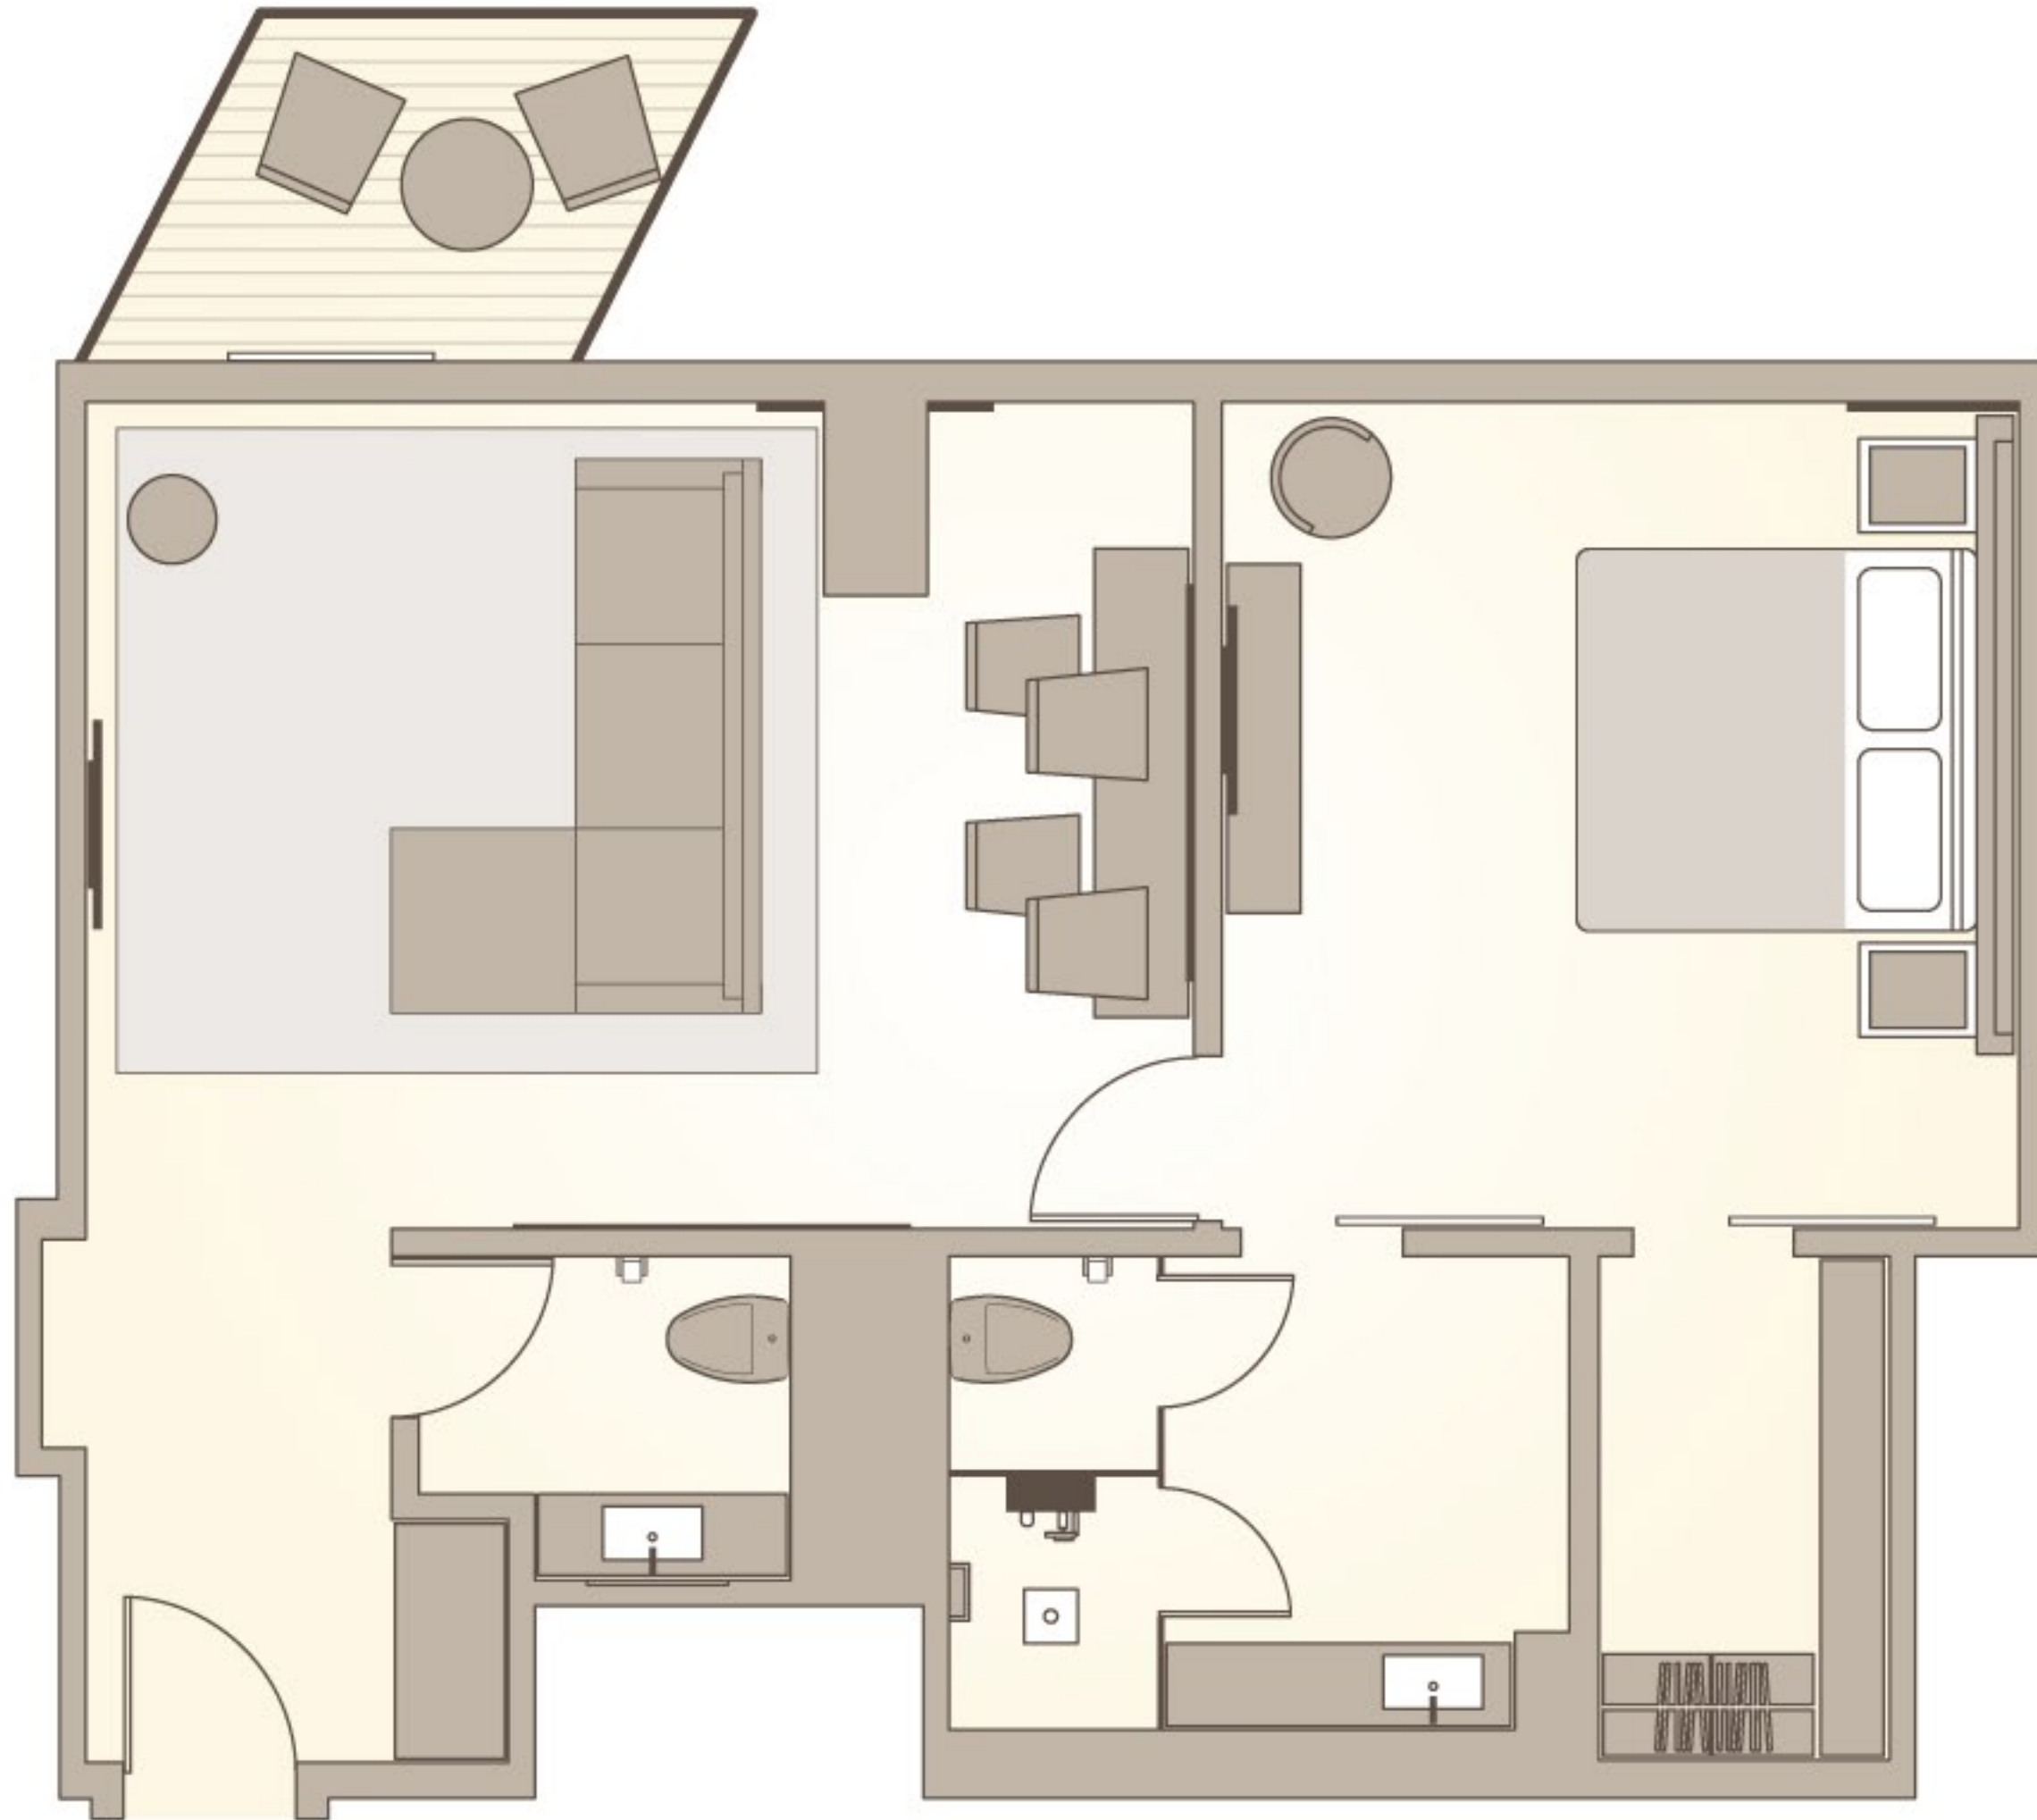

# east

MIAMI

## ONE BEDROOM SUITE

(640 - 750 sq ft / 60 - 70 sqm)

### GUEST ROOMS AND SUITES

EAST, Miami offers 352 guest rooms to include eight suites and 89 one, two and three bedroom residence suites (fully equipped apartments with kitchen, laundry facilities and full access to the amenities and services of the hotel). Ranging in size from 300 to 1,800 square feet, our contemporary rooms, suites and residence suites feature balconies with views of the Miami skyline and Biscayne Bay, floor-to-ceiling windows, walk-in rain shower, Panther Coffee, a Miami-based specialty coffee roaster, a tea maker, and complimentary WiFi.

### ROOM FEATURES

- + 50 inch Samsung™ 4K Smart TV
- + Walk-in rain shower
- + iPod Dock and Native Union SWITCH audio system
- + Complimentary WiFi and wired broadband internet access
- + Complimentary Panther Coffee espresso
- + Complimentary JoJo™ teas
- + In-room safe
- + Multi-scene lighting
- + Minibar
- + Appelles luxury bath amenities
- + Work desk
- + Room control system via hotel app