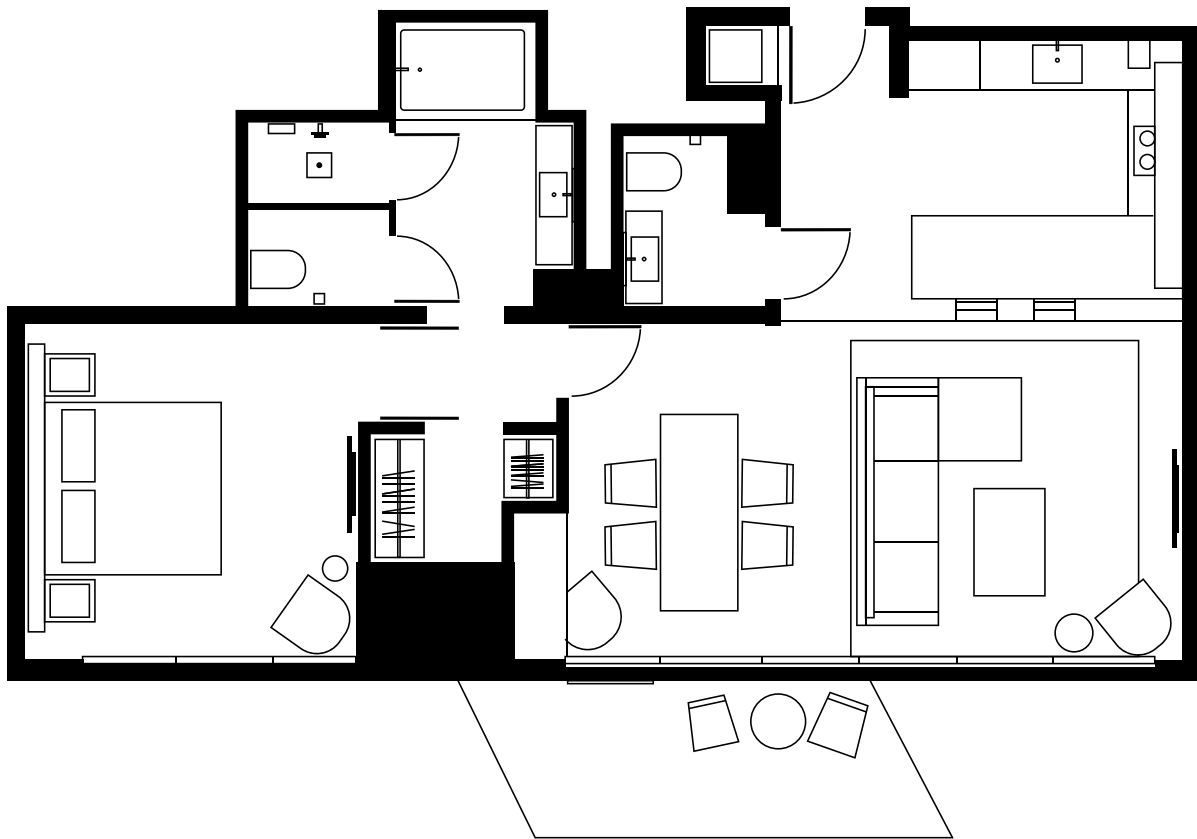

EAST MIAMI ONE BEDROOM RESIDENCE SUITE

east

Please note actual room layout may vary.

You'll feel right at home in our One Bedroom Residence Suites on floors 8–21. Each apartment comes fully furnished and equipped with all the features you need to work, play and relax – from a large living area to a full kitchen and laundry facilities. Floor-to-ceiling windows and a private balcony mean you'll be enjoying south-facing views of Brickell and Miami's skyline day and night.

With access through a separate elevator in the lobby, enjoy an extra layer of privacy and exclusivity when you stay with us.

ROOM DETAILS

 ROOM SIZE	1040 sqft / 97 sqm
 VIEW	Urban Views
 BEDS	King

ROOM FEATURES

King bed	Hair-dryer
Comfortable down bedding	Iron and ironing board
Walk-in rain shower	In-room safe
Complimentary WiFi	55" smart TV
Complimentary coffee	Room service
Mini bar	Multi-scene lighting
Washer & dryer	Blackout blinds with sheer curtains
Separate elevator access	