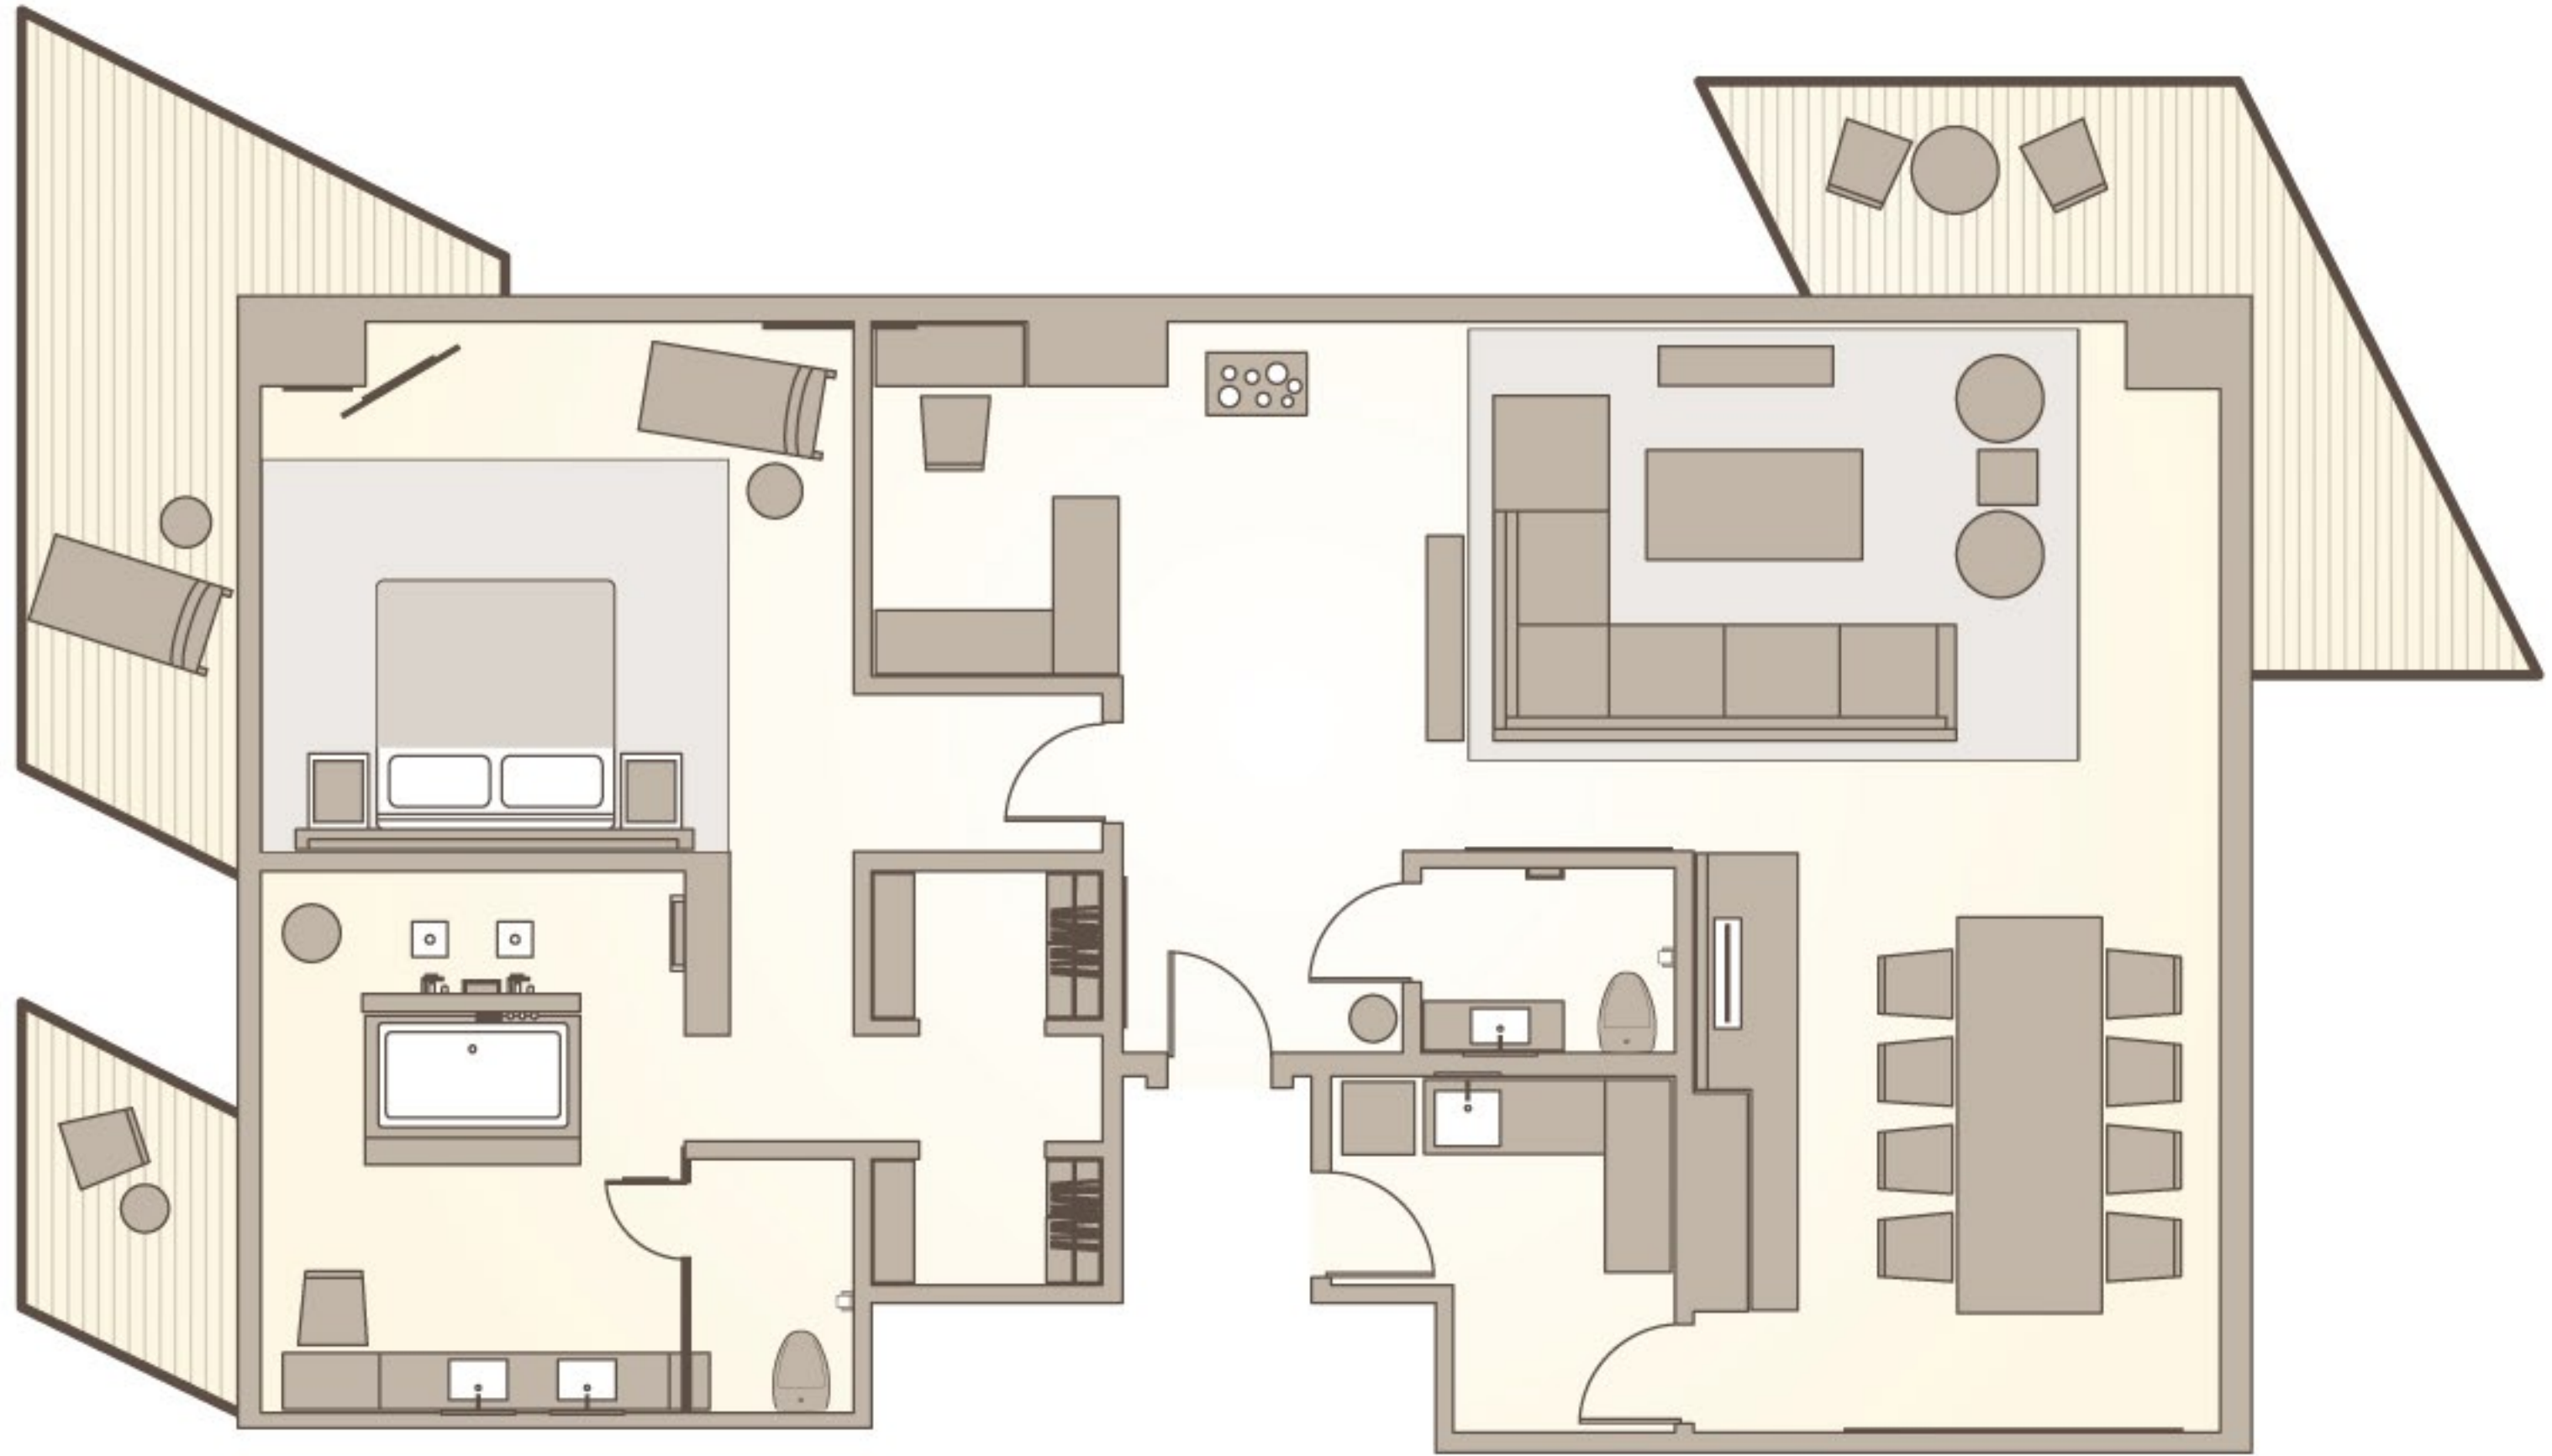

east

MIAMI

EAST SUITE (1600 sq ft / 148 sqm)

GUEST ROOMS AND SUITES

EAST, Miami offers 352 guest rooms to include eight suites and 89 one, two and three bedroom residence suites (fully equipped apartments with kitchen, laundry facilities and full access to the amenities and services of the hotel). Ranging in size from 300 to 1,800 square feet, our contemporary rooms, suites and residence suites feature balconies with views of the Miami skyline and Biscayne Bay, floor-to-ceiling windows, walk-in rain shower, Panther Coffee, a Miami-based specialty coffee roaster, a tea maker, and complimentary WiFi.

ROOM FEATURES

- + 50 inch Samsung™ 4K Smart TV
- + Walk-in rain shower
- + iPod Dock and Native Union SWITCH audio system
- + Complimentary WiFi and wired broadband internet access
- + Complimentary Panther Coffee espresso
- + Complimentary JoJo™ teas
- + In-room safe
- + Multi-scene lighting
- + Minibar
- + Appelles luxury bath amenities
- + Work desk
- + Room control system via hotel app