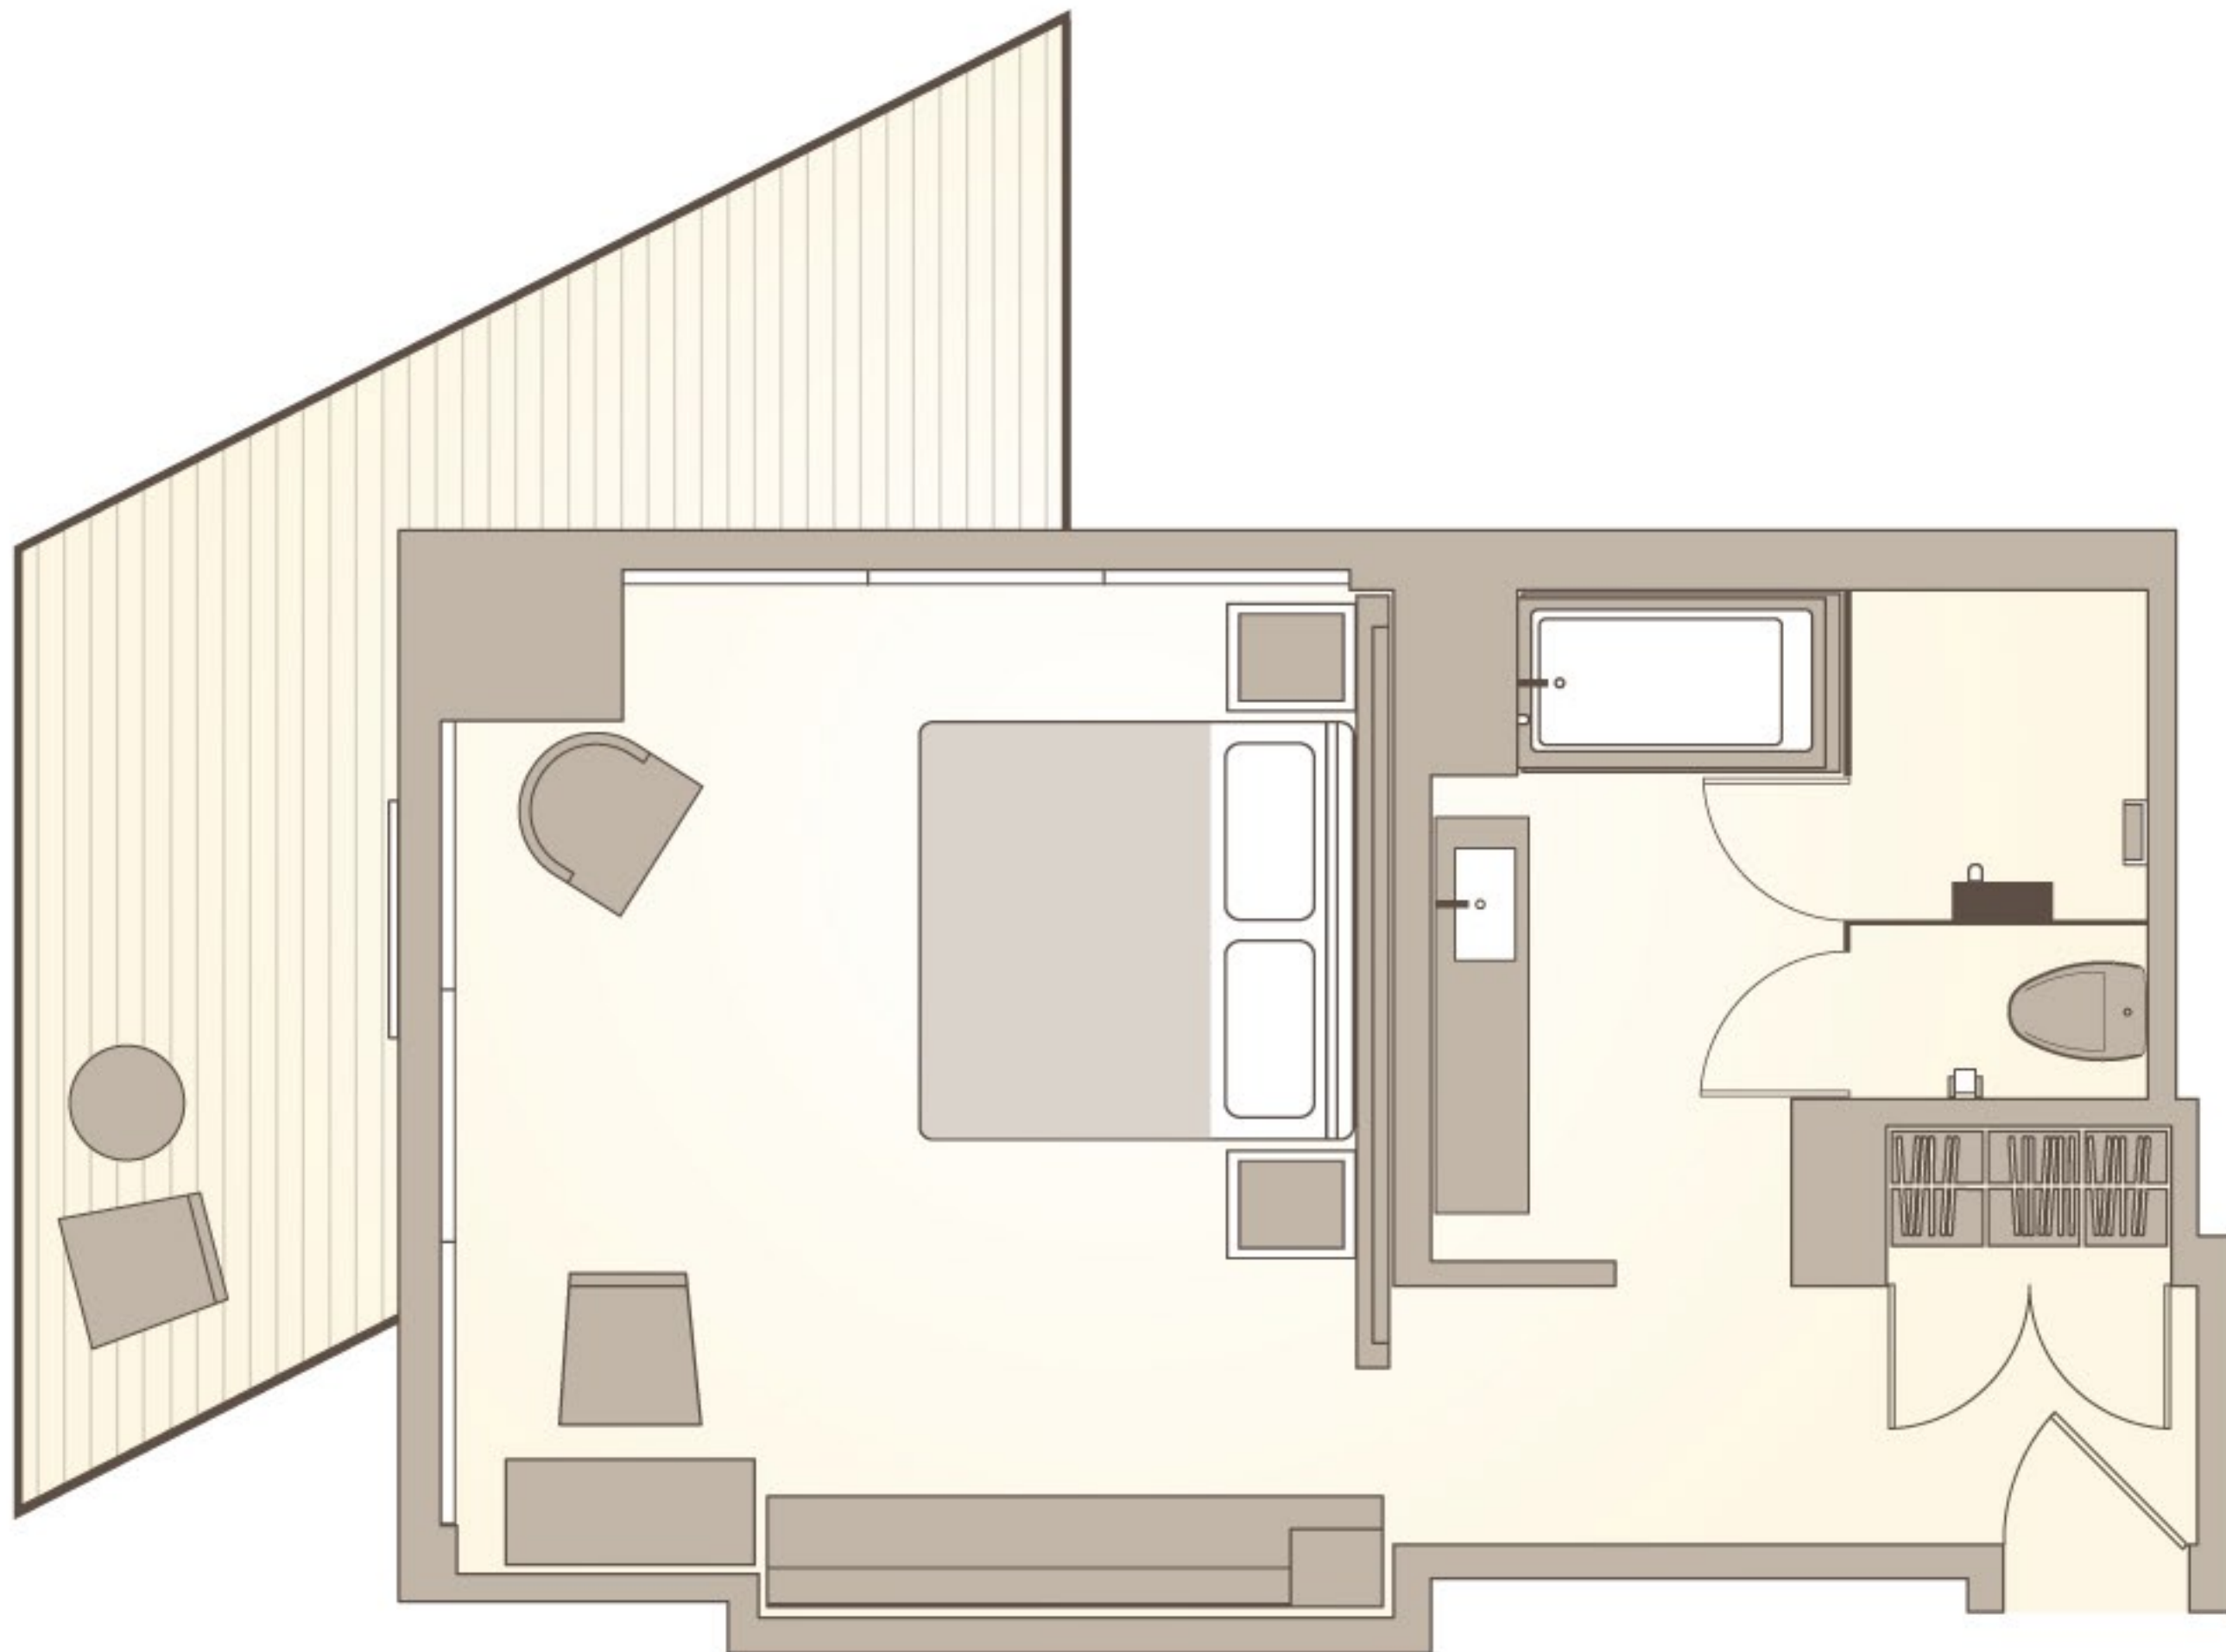

# east

MIAMI

## CORNER KING

(410 sq ft / 38 sqm)

### GUEST ROOMS AND SUITES

EAST, Miami offers 352 guest rooms to include eight suites and 89 one, two and three bedroom residence suites (fully equipped apartments with kitchen, laundry facilities and full access to the amenities and services of the hotel). Ranging in size from 300 to 1,800 square feet, our contemporary rooms, suites and residence suites feature balconies with views of the Miami skyline and Biscayne Bay, floor-to-ceiling windows, walk-in rain shower, Panther Coffee, a Miami-based specialty coffee roaster, a tea maker, and complimentary WiFi.

### ROOM FEATURES

- + 50 inch Samsung™ 4K Smart TV
- + Walk-in rain shower
- + iPod Dock and Native Union SWITCH audio system
- + Complimentary WiFi and wired broadband internet access
- + Complimentary Panther Coffee espresso
- + Complimentary JoJo™ teas
- + In-room safe
- + Multi-scene lighting
- + Minibar
- + Appelles luxury bath amenities
- + Work desk
- + Room control system via hotel app