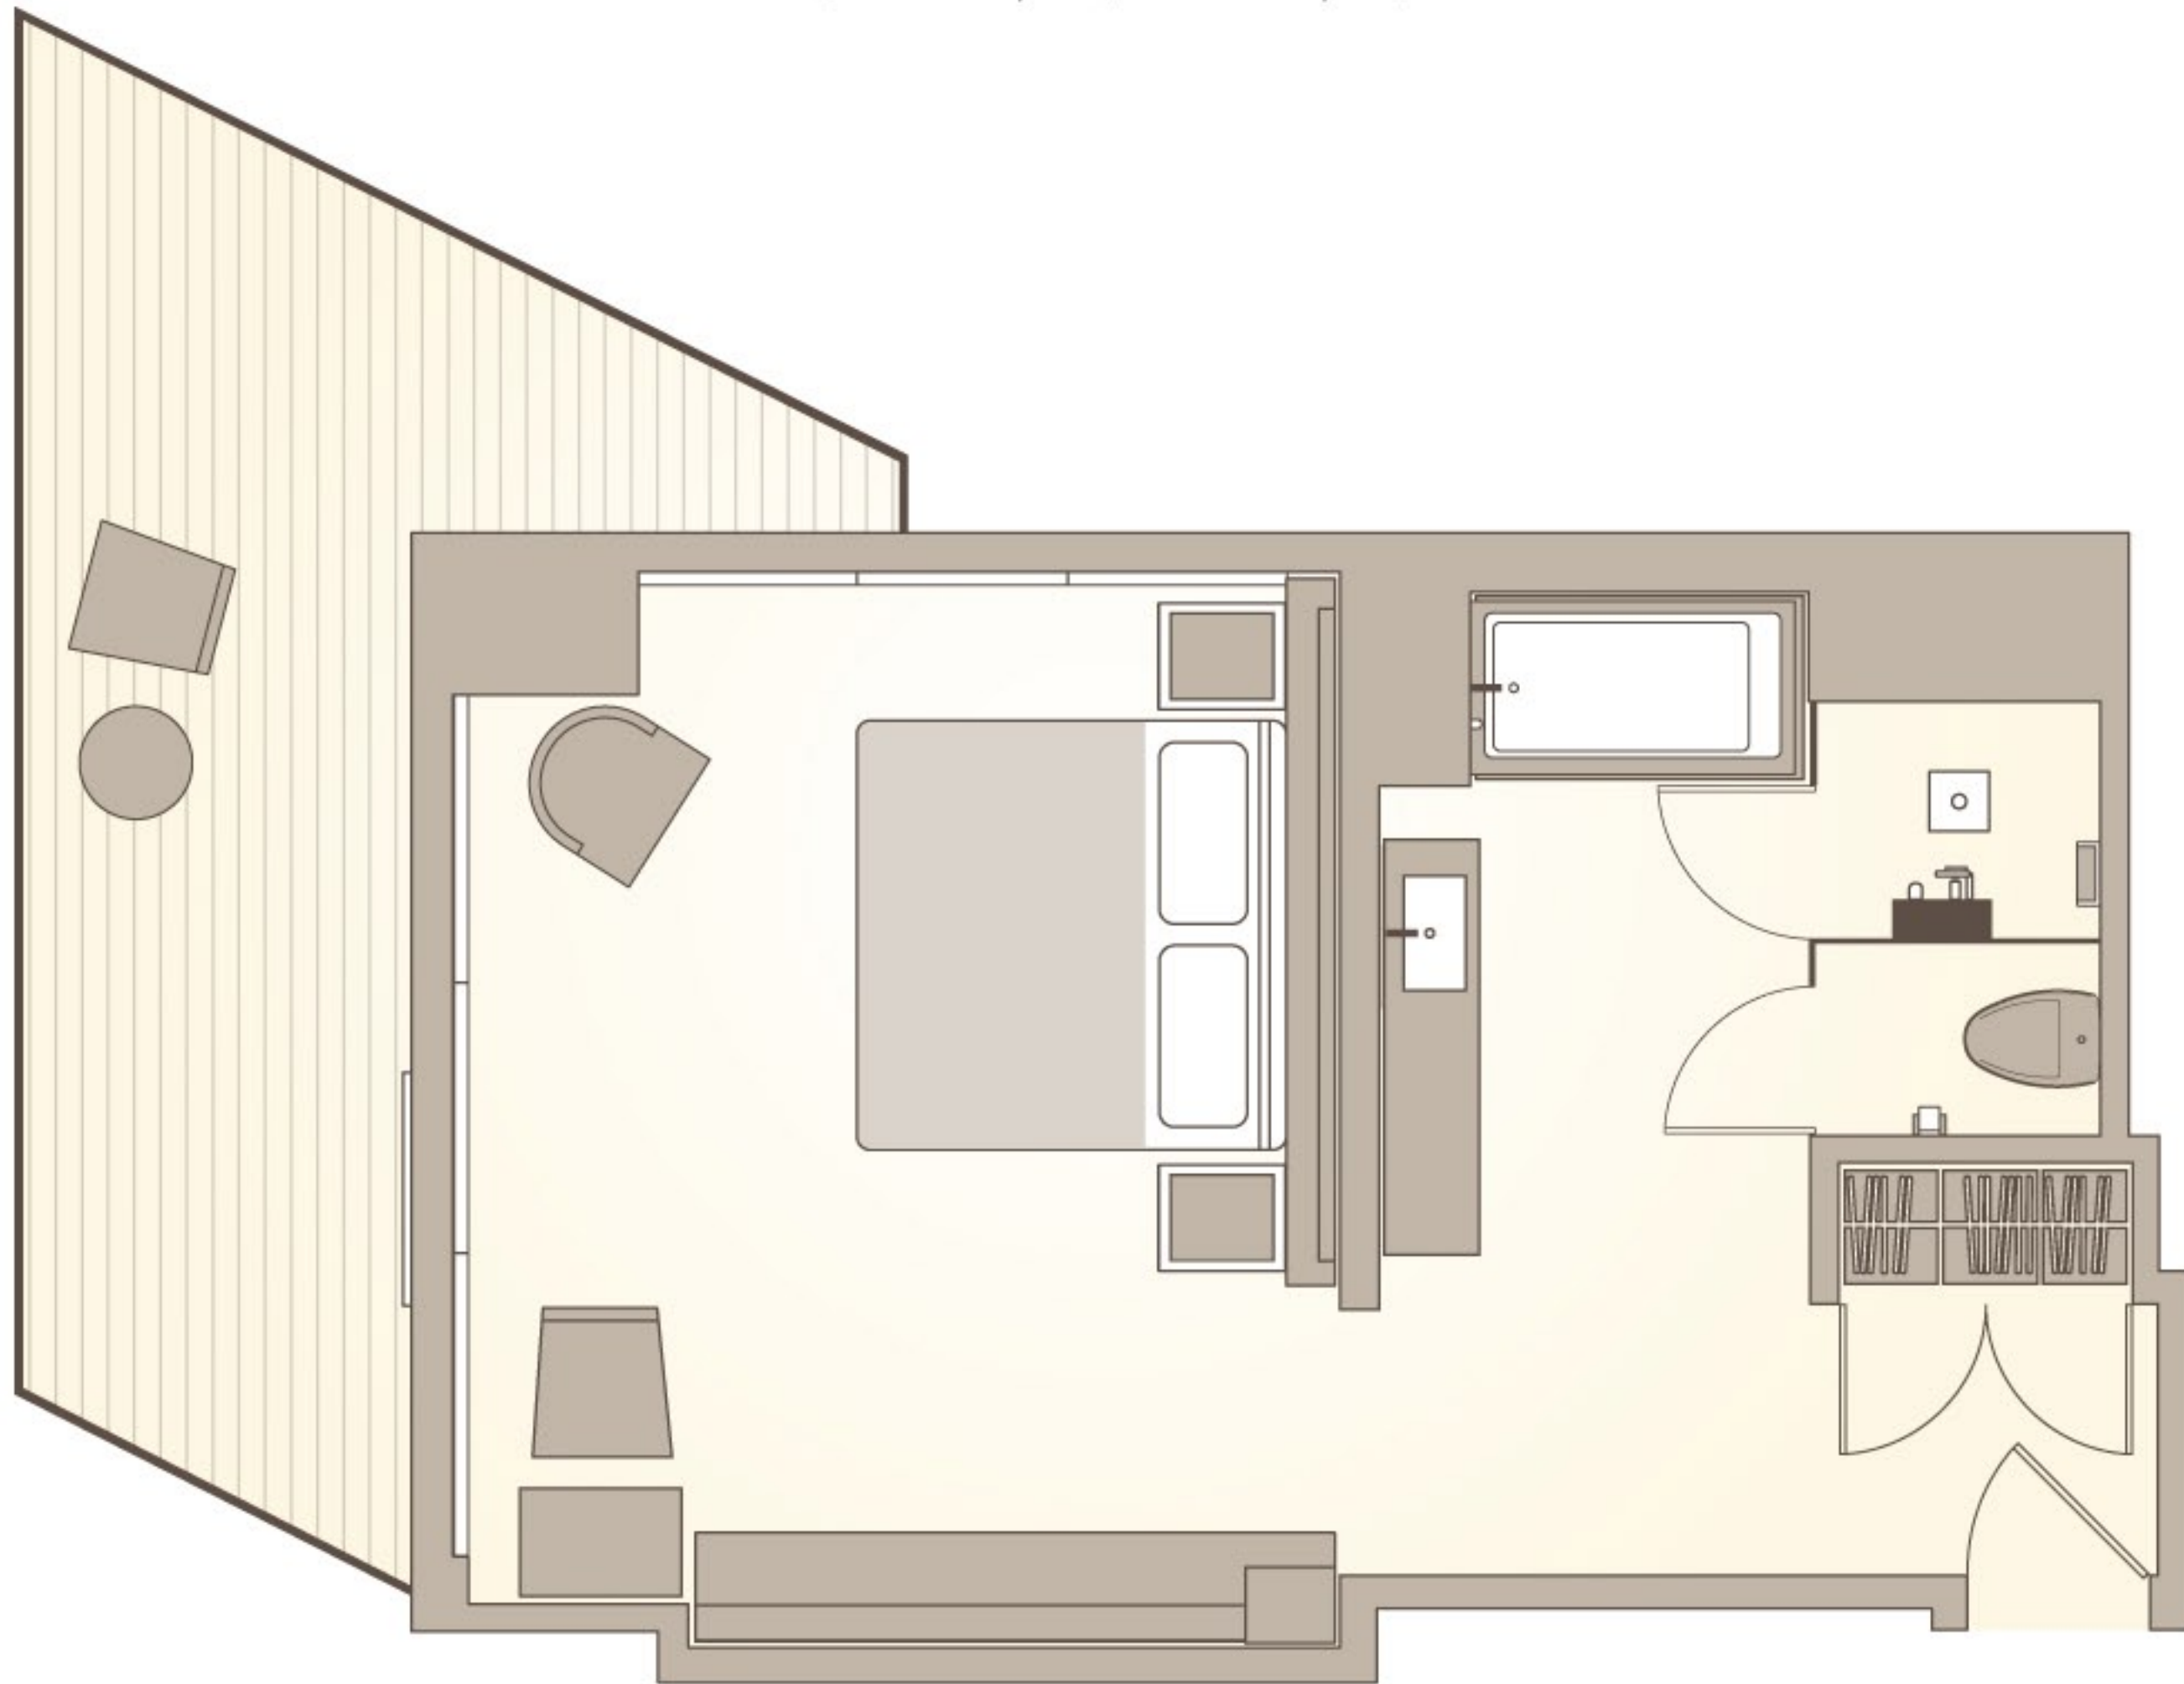

# east

MIAMI

## BAY KING

(410 sq ft / 38 sqm)

### GUEST ROOMS AND SUITES

EAST, Miami offers 352 guest rooms to include eight suites and 89 one, two and three bedroom residence suites (fully equipped apartments with kitchen, laundry facilities and full access to the amenities and services of the hotel). Ranging in size from 300 to 1,800 square feet, our contemporary rooms, suites and residence suites feature balconies with views of the Miami skyline and Biscayne Bay, floor-to-ceiling windows, walk-in rain shower, Panther Coffee, a Miami-based specialty coffee roaster, a tea maker, and complimentary WiFi.

### ROOM FEATURES

- + 50 inch Samsung™ 4K Smart TV
- + Walk-in rain shower
- + iPod Dock and Native Union SWITCH audio system
- + Complimentary WiFi and wired broadband internet access
- + Complimentary Panther Coffee espresso
- + Complimentary JoJo™ teas
- + In-room safe
- + Multi-scene lighting
- + Minibar
- + Appelles luxury bath amenities
- + Work desk
- + Room control system via hotel app