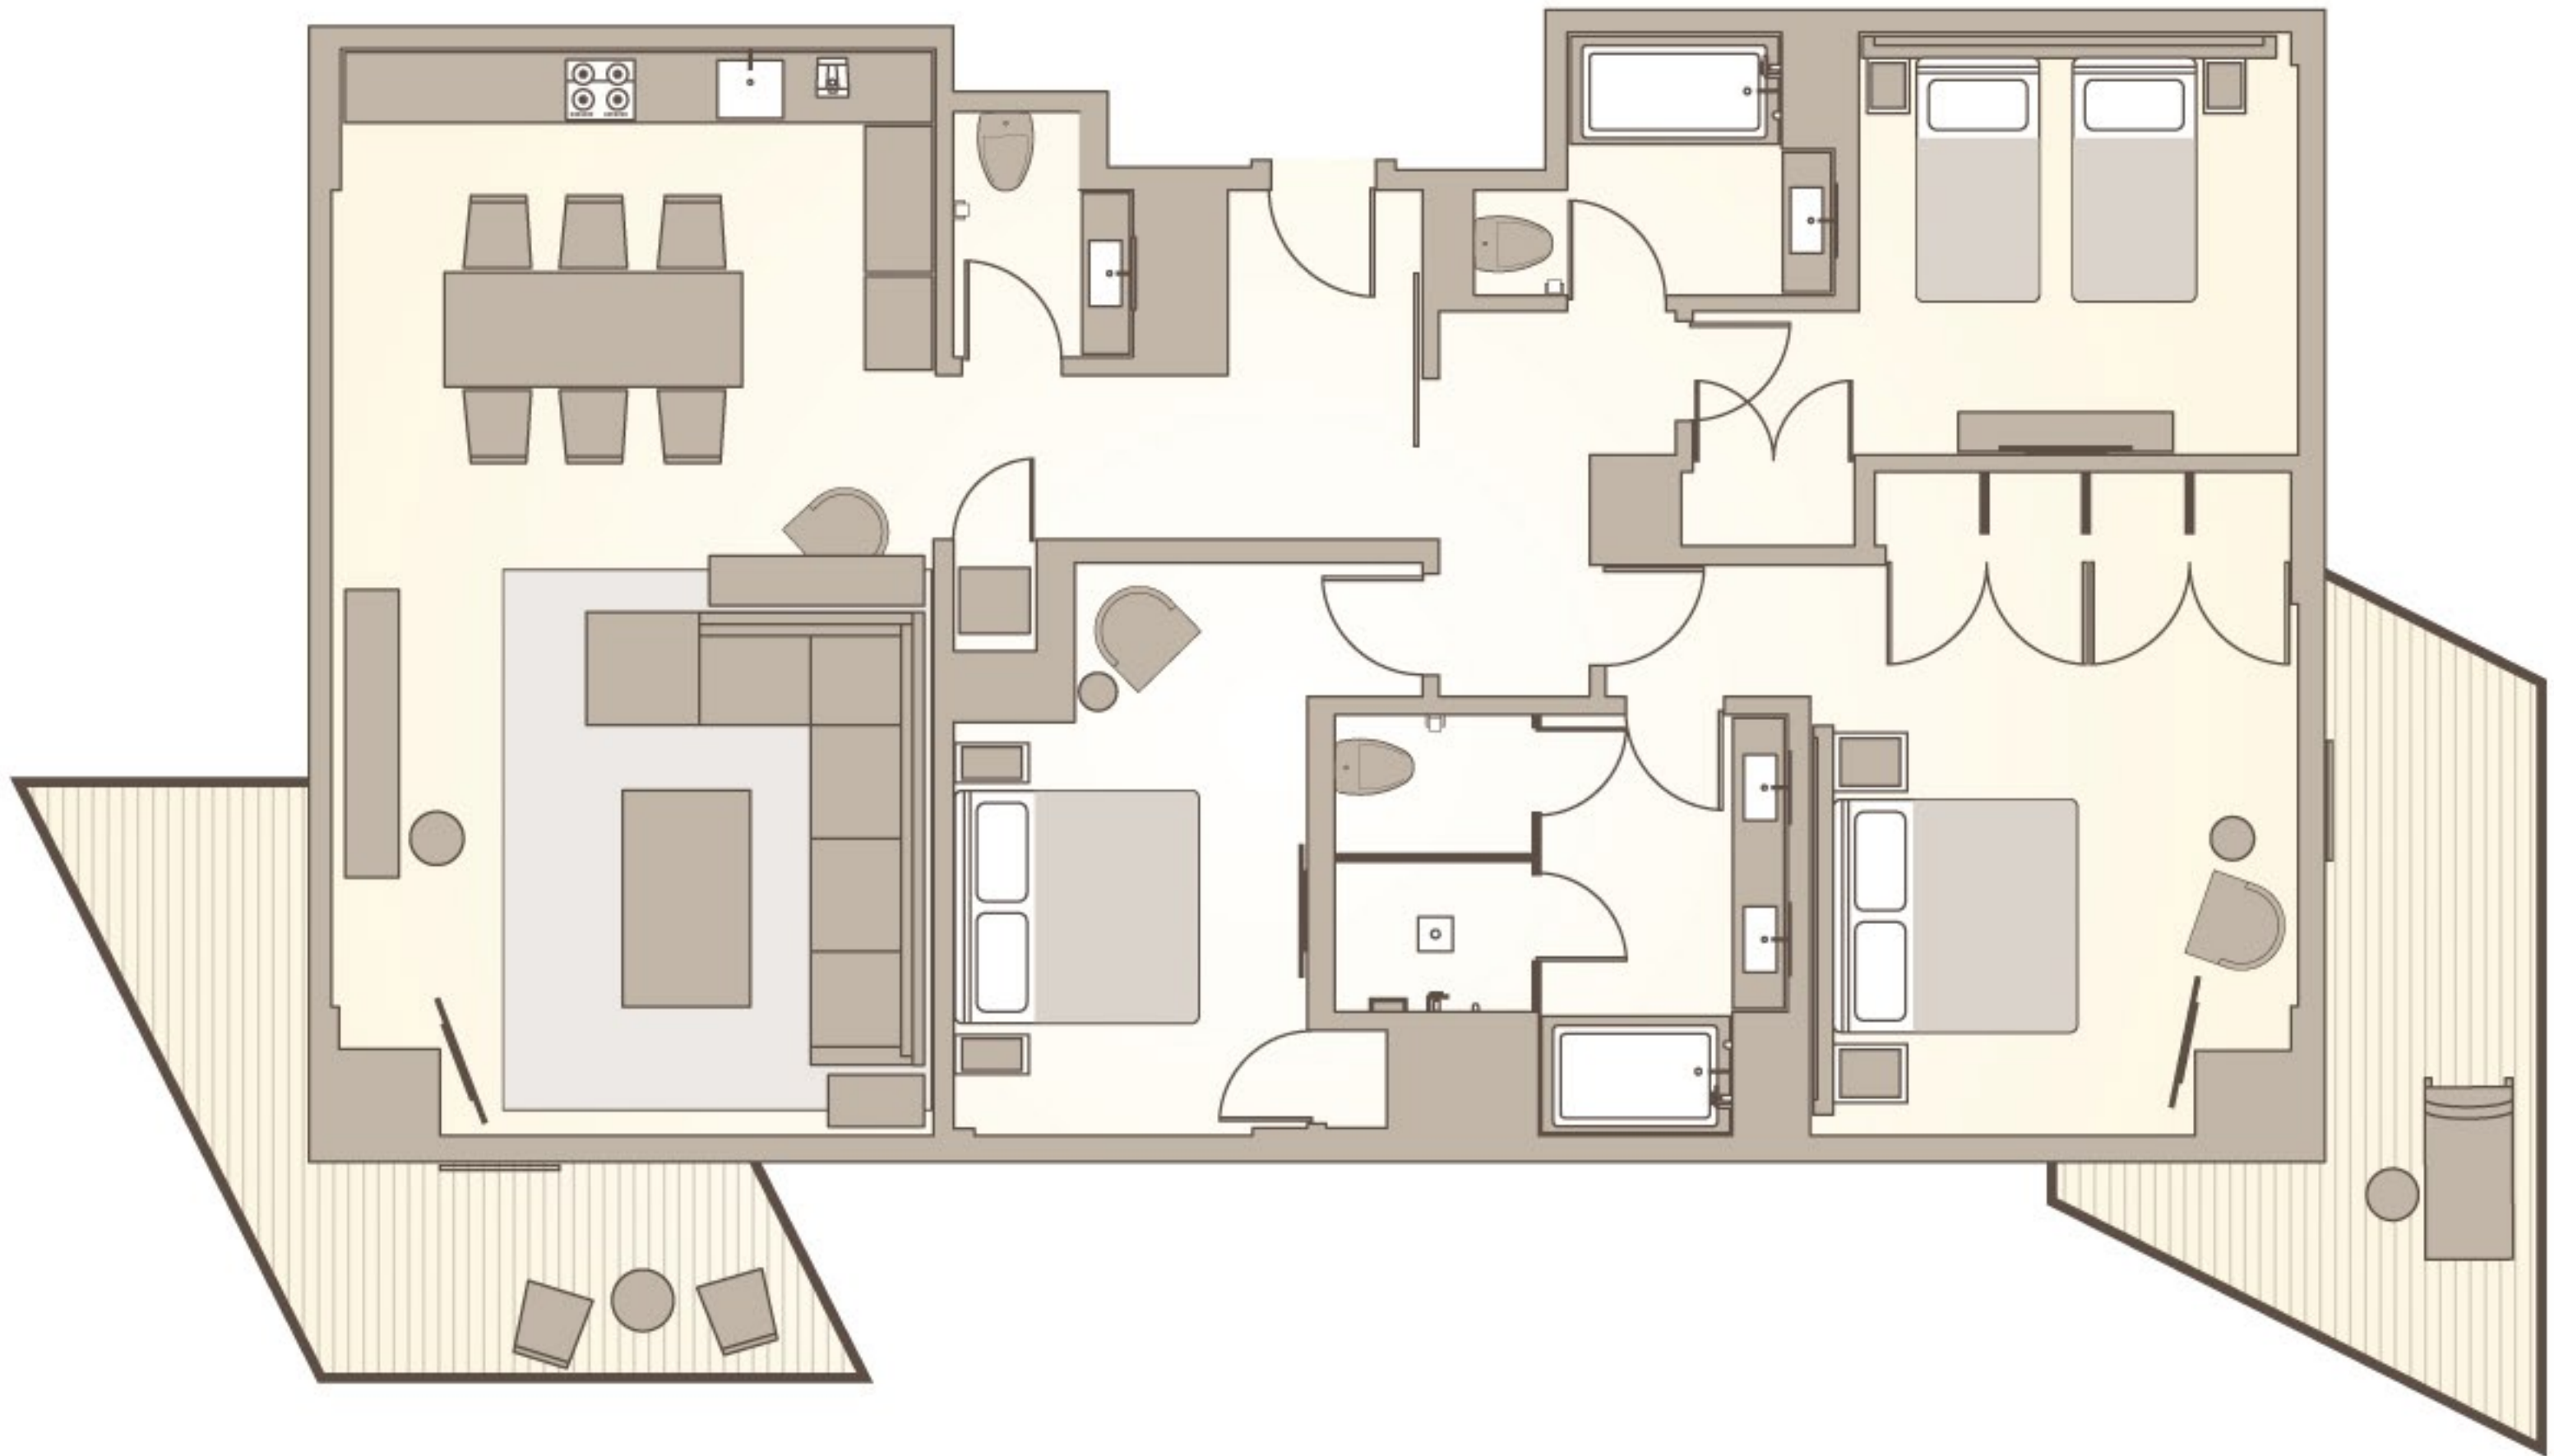

east

MIAMI

3-BEDROOM RESIDENCE SUITE

(1800 sq ft / 168 sqm)

RESIDENCE SUITES

With one, two, or three bedroom options, every residence suite comes with fully-equipped kitchen and laundry facilities, along with all of the services and amenities of the hotel. Additional special features include balconies with refreshing views of Biscayne Bay and the Miami Skyline, floor-to-ceiling windows, a walk-in rain shower, Panther Coffee (a Miami-based specialty coffee roaster), a tea maker, and complimentary WiFi.

FEATURES

- + Walk-in rain shower
- + Complimentary Panther Coffee espresso
- + Complimentary JoJo™ teas
- + In-room safe
- + Multi-scene lighting
- + Minibar
- + Appelles luxury bath amenities
- + Work desk

BATHROOM

- + Full master bathtub with shower

TECHNOLOGY

- + 50 inch Samsung™ 4K Smart TV
- + Complimentary WiFi internet access
- + Room control system via hotel app
- + iPod Dock and Native Union SWITCH audio system