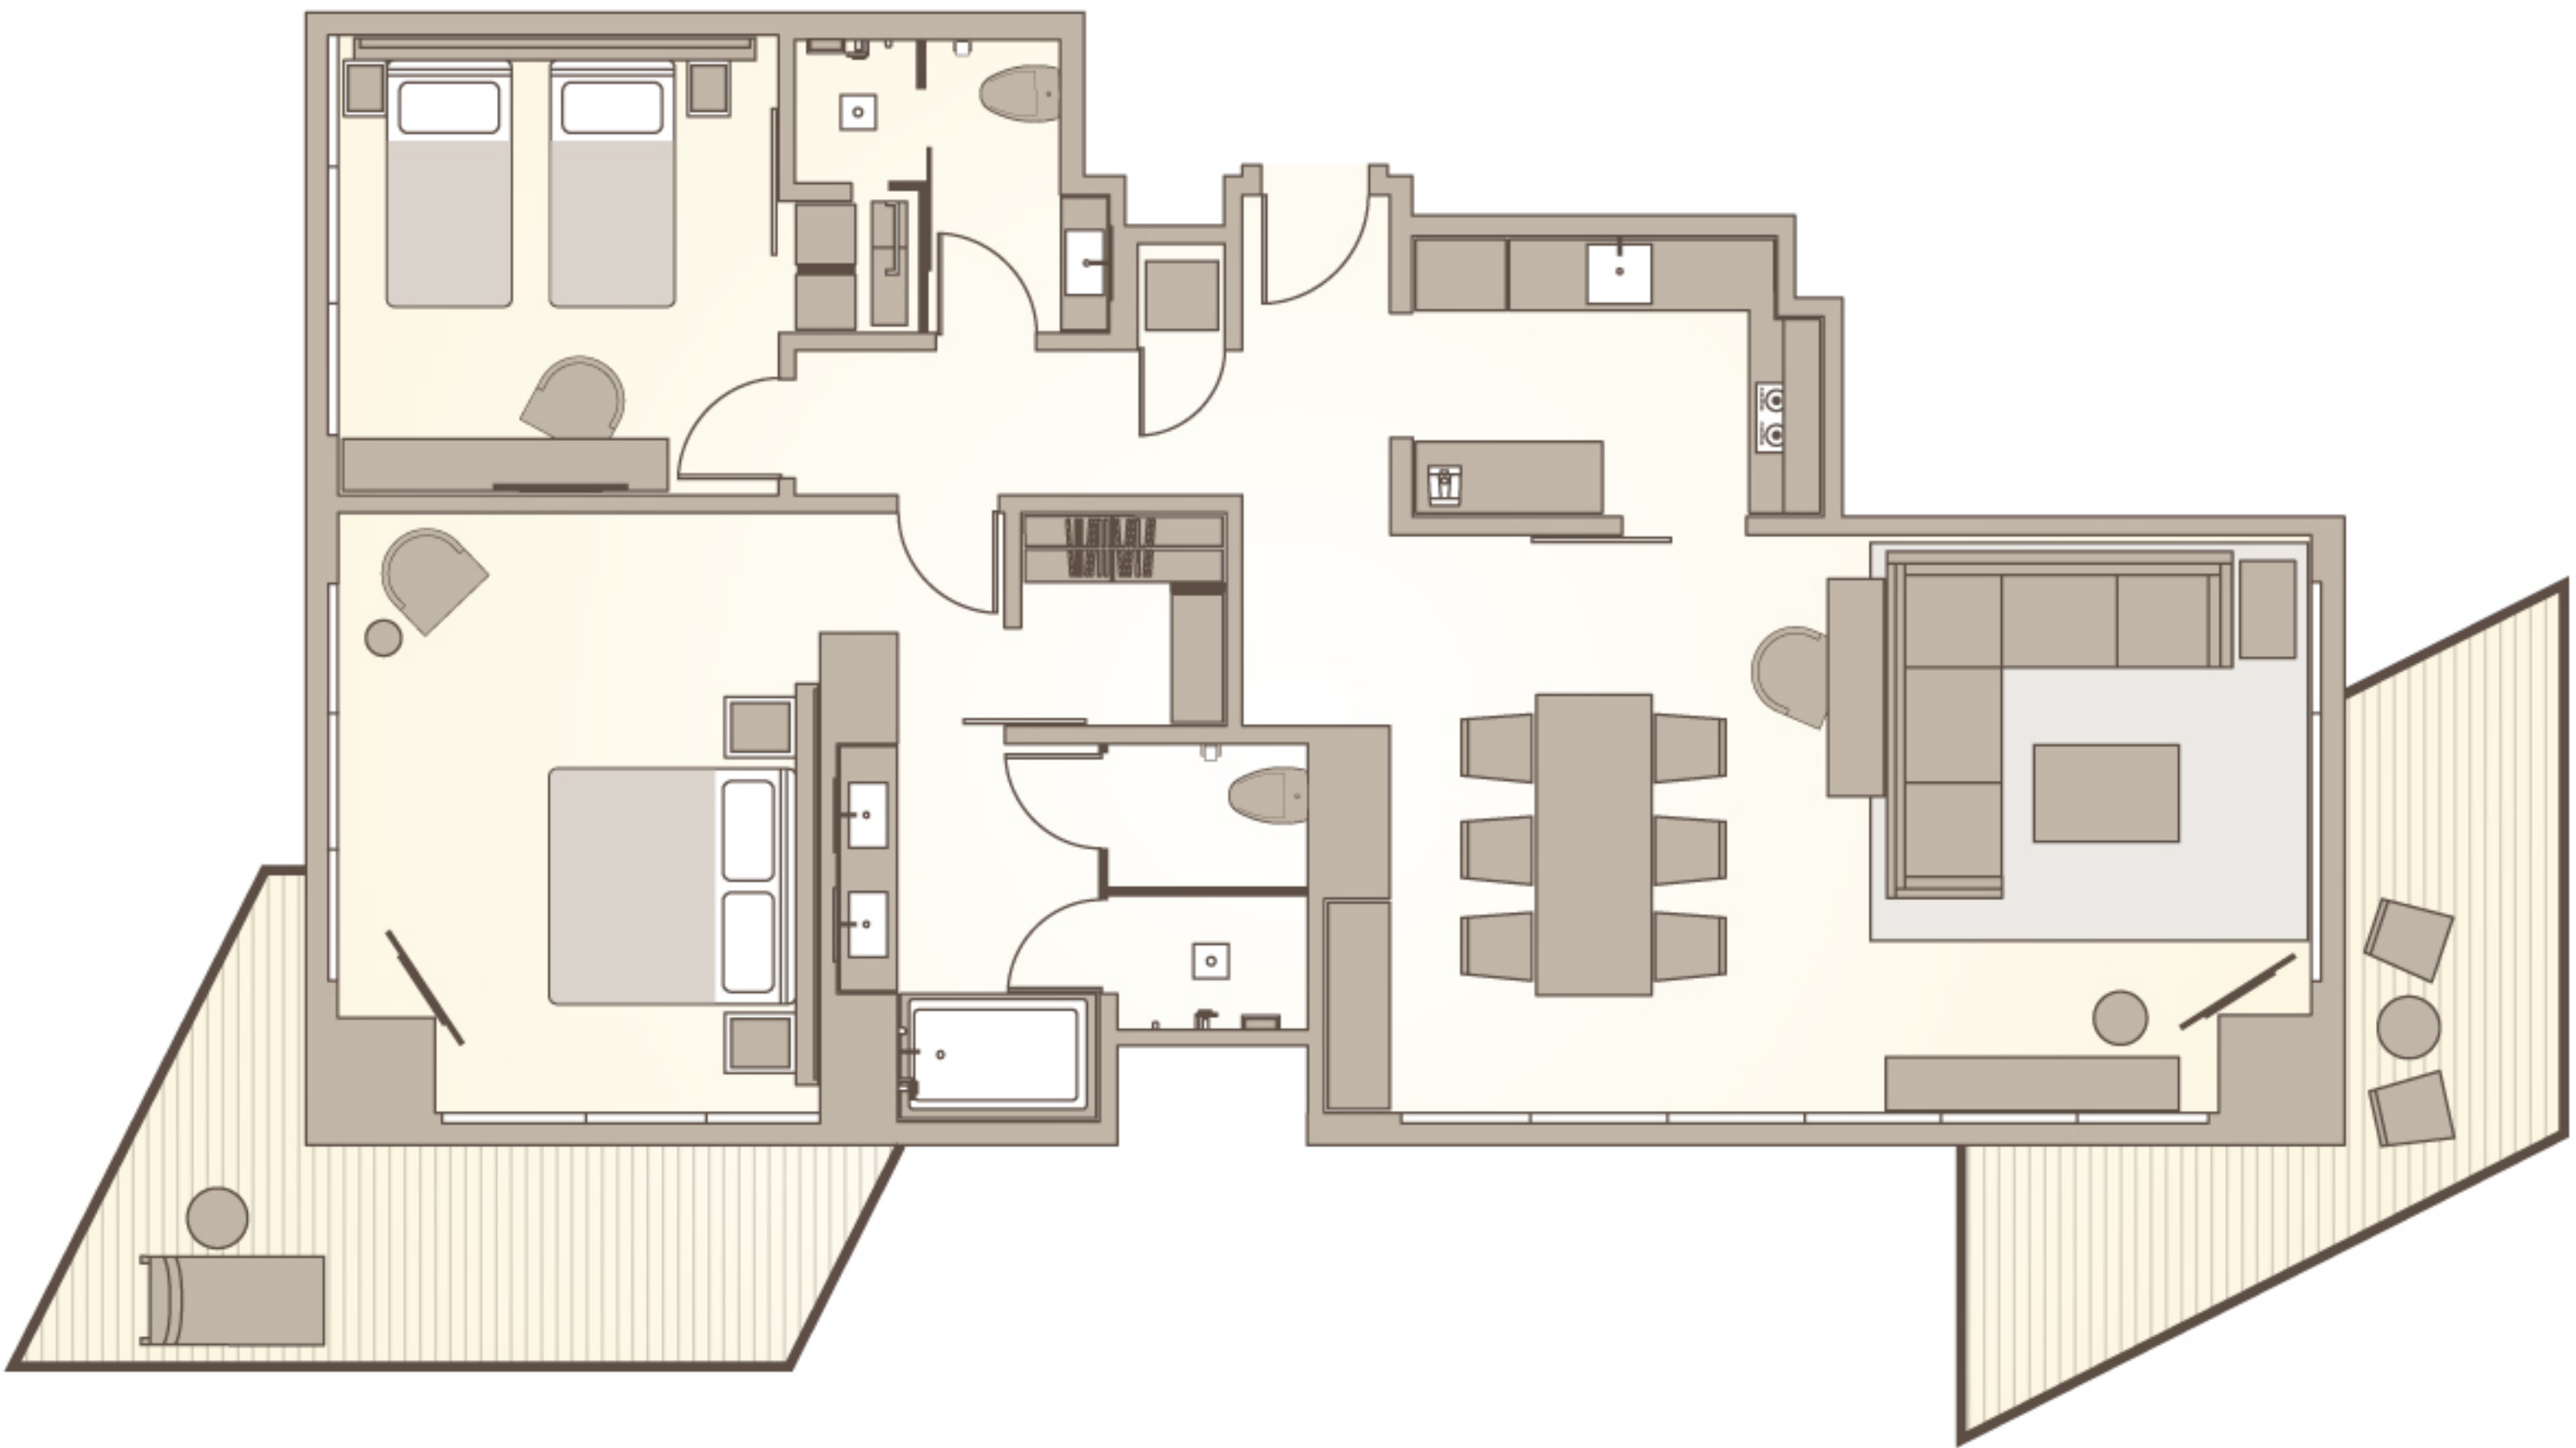

east

MIAMI

2-BEDROOM CORNER RESIDENCE SUITE

(1040 - 1425 sq ft / 97-133 sqm)

RESIDENCE SUITES

With one, two, or three bedroom options, every residence suite comes with fully-equipped kitchen and laundry facilities, along with all of the services and amenities of the hotel. Additional special features include balconies with refreshing views of Biscayne Bay and the Miami Skyline, floor-to-ceiling windows, a walk-in rain shower, Panther Coffee (a Miami-based specialty coffee roaster), a tea maker, and complimentary WiFi.

FEATURES

- + Walk-in rain shower
- + Complimentary Panther Coffee espresso
- + Complimentary JoJo™ teas
- + In-room safe
- + Multi-scene lighting
- + Minibar
- + Appelles luxury bath amenities
- + Work desk

BATHROOM

- + Full master bathtub with shower

TECHNOLOGY

- + 50 inch Samsung™ 4K Smart TV
- + Complimentary WiFi internet access
- + Room control system via hotel app
- + iPod Dock and Native Union SWITCH audio system