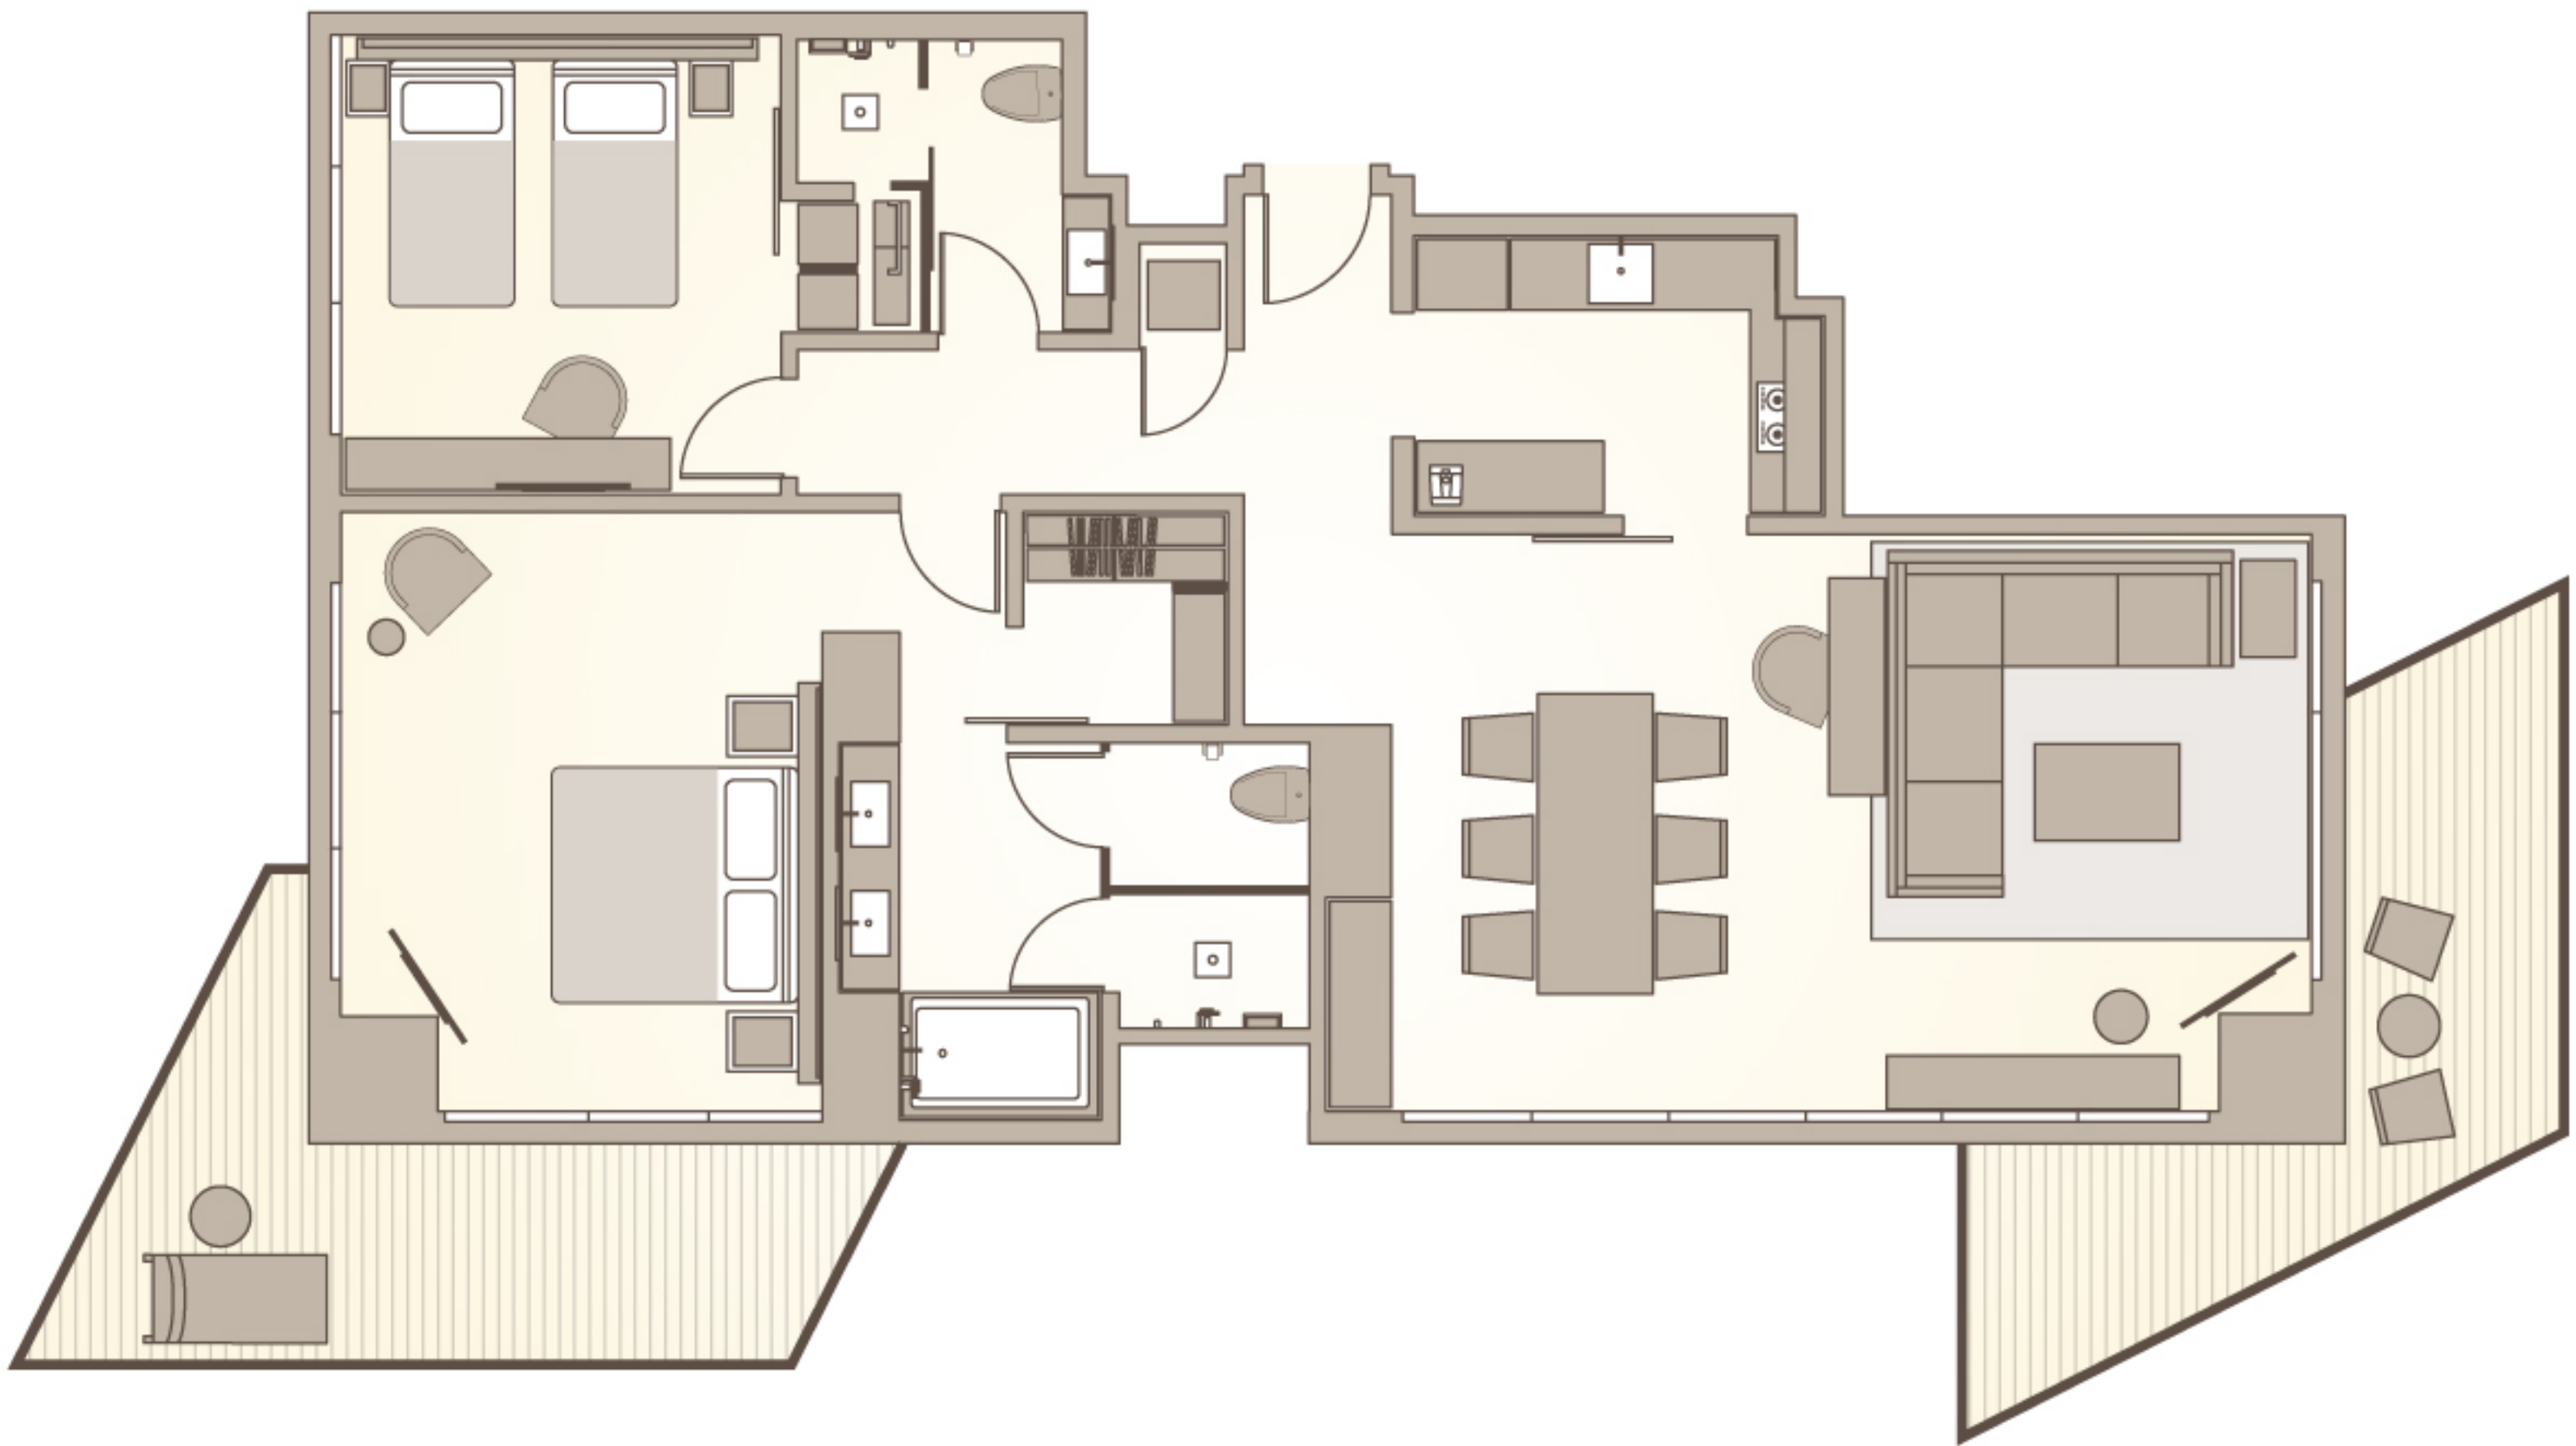

east

MIAMI

2 BEDROOM CORNER RESIDENCE SUITE

(1040 - 1425 sq ft / 97 - 133 sqm)

RESIDENCE SUITES

With one, two, or three bedroom options, every residence suite comes with fully-equipped kitchen and laundry facilities, along with all of the services and amenities of the hotel. Additional special features include balconies with refreshing views of Biscayne Bay and the Miami Skyline, floor-to-ceiling windows, a walk-in rain shower, Panther Coffee (a Miami-based specialty coffee roaster), a tea maker, and complimentary WiFi.

FEATURES

- + Walk-in rain shower
- + Complimentary Panther Coffee espresso
- + Complimentary JoJo™ teas
- + In-room safe
- + Multi-scene lighting
- + Minibar
- + Appelles luxury bath amenities
- + Work desk

BATHROOM

- + Full master bathtub with shower

TECHNOLOGY

- + 50 inch Samsung™ 4K Smart TV
- + Complimentary WiFi internet access
- + Room control system via hotel app
- + iPod Dock and Native Union SWITCH audio system