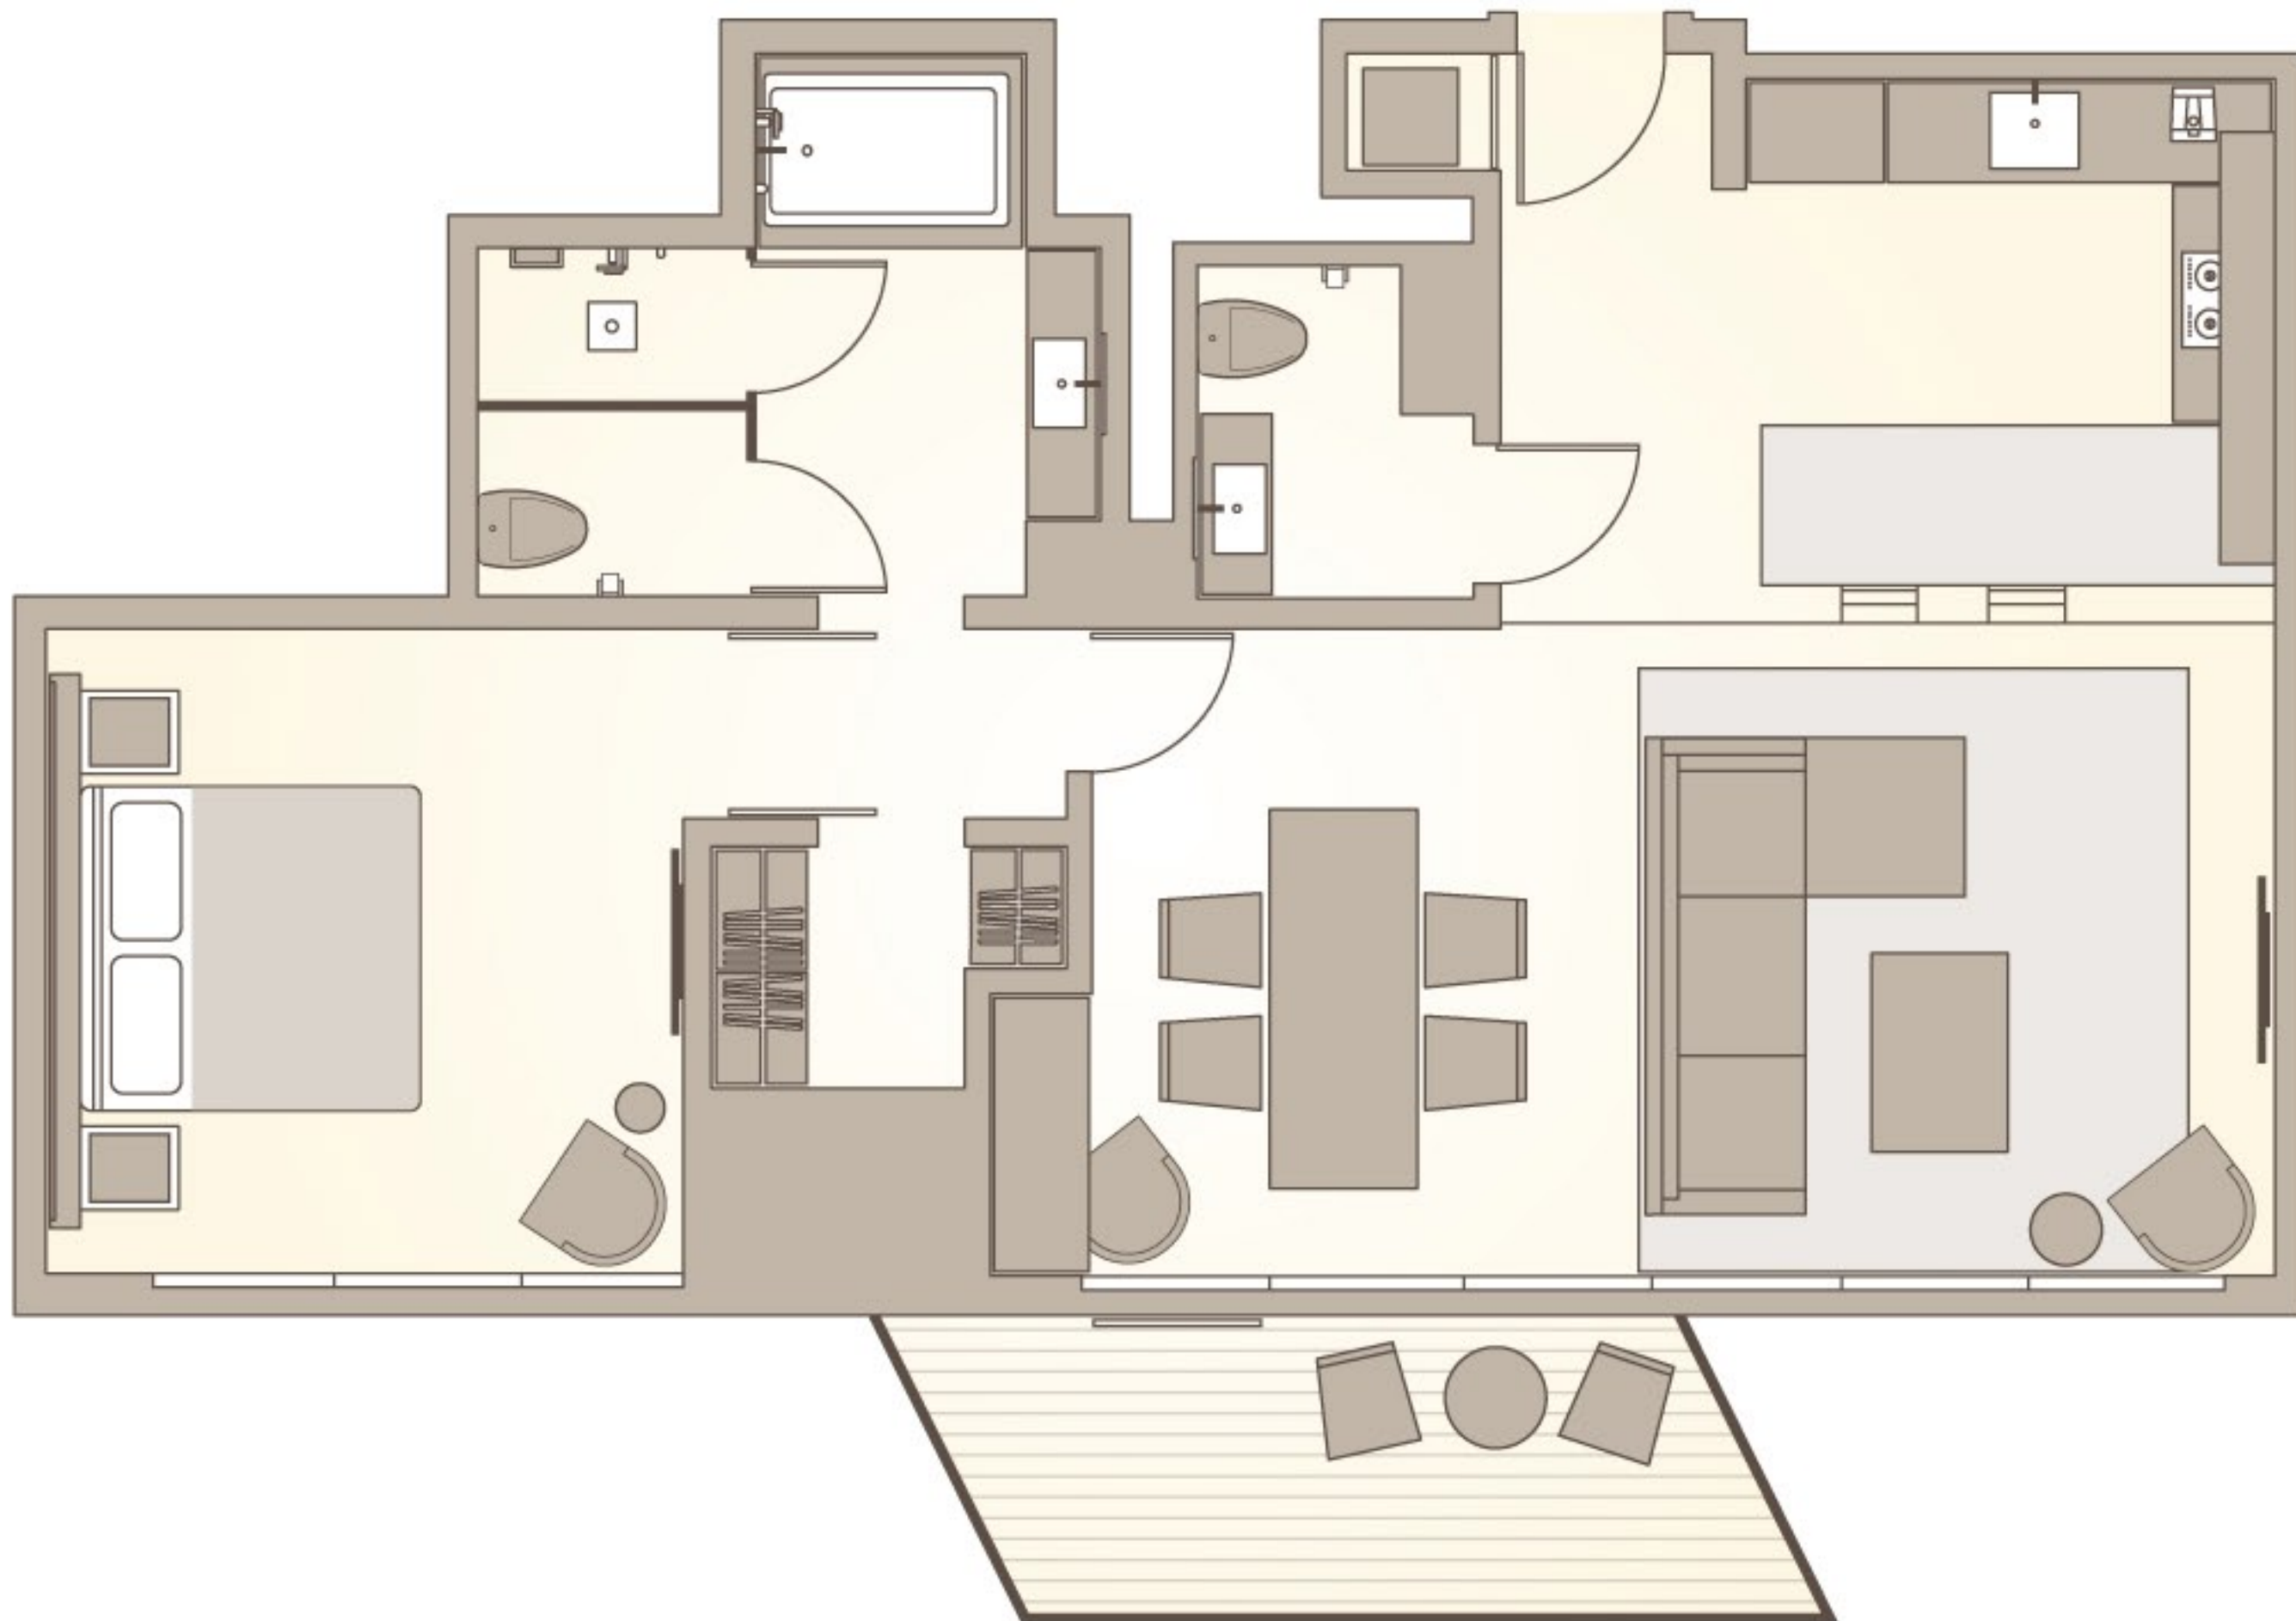

# east

MIAMI

## 1-BEDROOM RESIDENCE SUITE

(1040 sqft / 97 sqm)

### RESIDENCE SUITES

With one, two, or three bedroom options, every residence suite comes with fully-equipped kitchen and laundry facilities, along with all of the services and amenities of the hotel. Additional special features include balconies with refreshing views of Biscayne Bay and the Miami Skyline, floor-to-ceiling windows, a walk-in rain shower, Panther Coffee (a Miami-based specialty coffee roaster), a tea maker, and complimentary WiFi.

### BATHROOM

- + Full master bathtub with shower