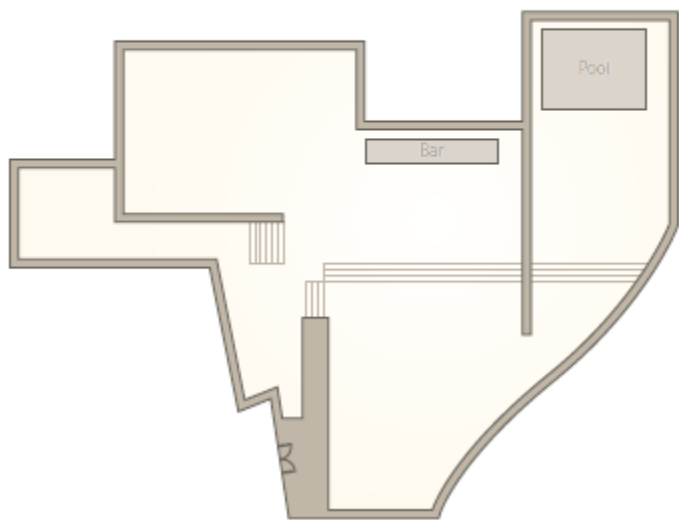

4/F Pool Deck

The events team can also arrange private events for larger groups on the 840 sqm of outdoor space.

四层泳池露台

我们会议团队也可以帮规模更大的客户团队在840平米的泳池露台安排私人活动。