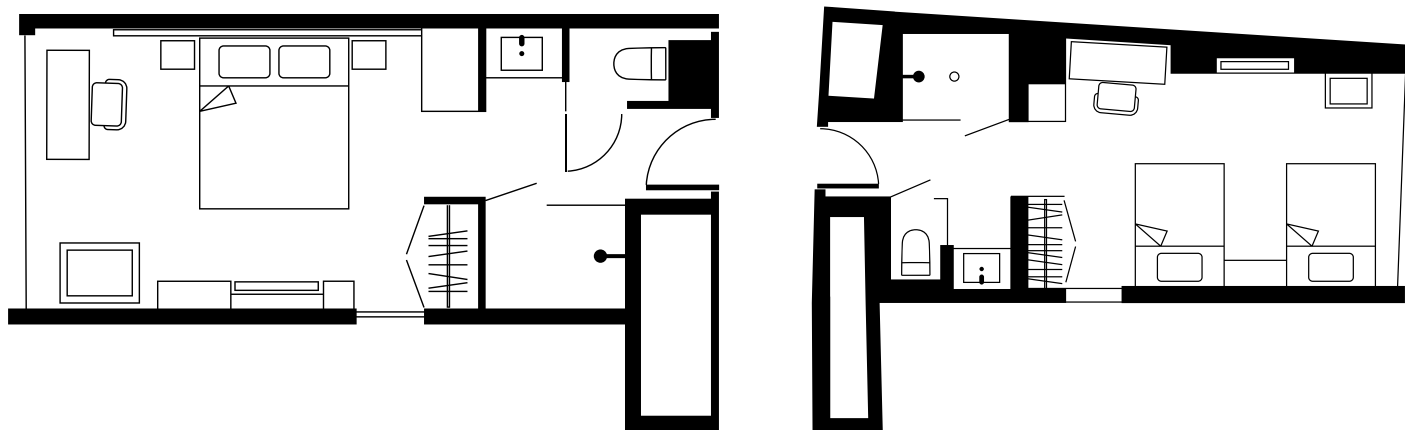

Please note actual room layout may vary.

Our bright and airy Urban View rooms overlook the city's iconic skyline and have all the features you need to work playfully in Beijing. Each room comes with an indulgent walk-in rainfall shower, plush down bedding and a flat screen TV. With international power sockets and WiFi - the room is ready for you plug in and get things done. Choose between twin beds or a king size bed for maximum comfort and convenience.

ROOM DETAILS

 ROOM SIZE	320 sq ft / 30 sqm
 VIEW	Urban View
 BEDS	King or Twin

ROOM FEATURES

King or twin size bed(s)	Hair-dryer
Comfortable down bedding	Iron and ironing board
Walk-in rainfall shower	Safety box
Bathroom amenities by SOAK	Flat screen TV
Bose mini speaker	Room service
Complimentary WiFi and wired broadband internet access	Multi-scene lighting
Complimentary coffee and tea	Hardwood floors
	Blackout blinds with sheer curtains

实际房间布局可能有所变化

眺望都市景色, 充满阳光和朝气的城市客房配备你的一切所需, 在这里寓工作于娱乐、寓娱乐于工作。每间客房均设有雨淋花洒设备、舒适床铺和液晶电视。国际适用的充电配置和无线网络让你随时投入工作, 启发灵感。你亦可选择两张单人床或双人床, 让我们为你打点一切。

房间信息

📏 房间大小	320 平方英尺 / 30 平方米
📺 景观	城市景观
🛏 床数	大床 或 双床

房间设施

双人大床或双床	吹风机
舒适羽绒寝具	电熨斗及熨衣板
步入式雨淋花洒	保险箱
SOAK品牌浴室用品	平板电视
Bose 迷你扬声器	客房送餐服务
免费 WiFi 及有线宽频网络	多场景灯光控制
免费咖啡及茶品	实木地板
	遮光窗帘及窗纱