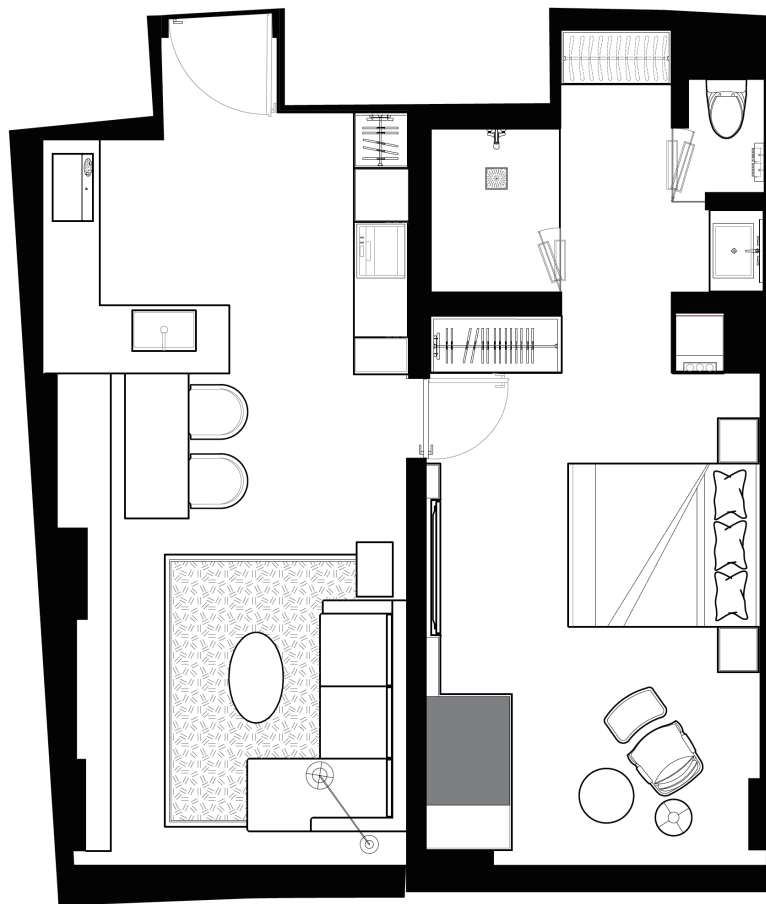

ONE-BEDROOM RESIDENCE SUITE

Please note actual room layout may vary.

Enjoy the great city view of Beijing from one of our sunny and comfy One-bedroom Residence Suites. Each room is fully equipped with everything you need for work, play and relax – from a spacious living area to an open kitchen and laundry facilities. Floor-to-ceiling windows means you can enjoy the modern city skyline, day till night.

ROOM DETAILS

 ROOM SIZE	750 sq ft / 30 sqm
 VIEW	Urban View
 BEDS	King

ROOM FEATURES

King size bed	Complimentary coffee and tea
Comfortable down bedding	Hair-dryer
Walk-in rainfall shower	Iron and ironing board
Bathroom amenities by SOAK	Safety box
Two flat screen TVs	Room service
Fully equipped modern kitchen with appliances	Multi-scene lighting
Tumble washer-dryer	Hardwood floors
High-speed WiFi and wired broadband internet access	Blackout blinds with sheer curtains
Bose mini speaker	

实际房间布局可能有所变化

入住舒适且充满阳光的一居室公寓，欣赏令人着迷的北京城市街景。从宽敞的客厅到开放式厨房、洗衣机，每间公寓设施完备，满足你在工作、玩乐及休闲时的需求。整面落地窗让你尽情享受现代化城市天际线的日夜美景。

房间信息

🏠 房间大小	750 平方英尺 / 30 平方米
🌃 景观	城市景观
🛏 床数	大床

房间设施

双人大床	免费咖啡及茶品
舒适羽绒寝具	吹风机
步入式雨淋花洒	电熨斗及烫衣板
SOAK品牌浴室用品	保险箱
两台平板电视	客房送餐服务
设备完善的现代厨房	多场景灯光控制
洗衣烘干一体机	实木地板
高速无线网络及有线宽频网络	遮光窗帘及窗纱
Bose迷你扬声器	