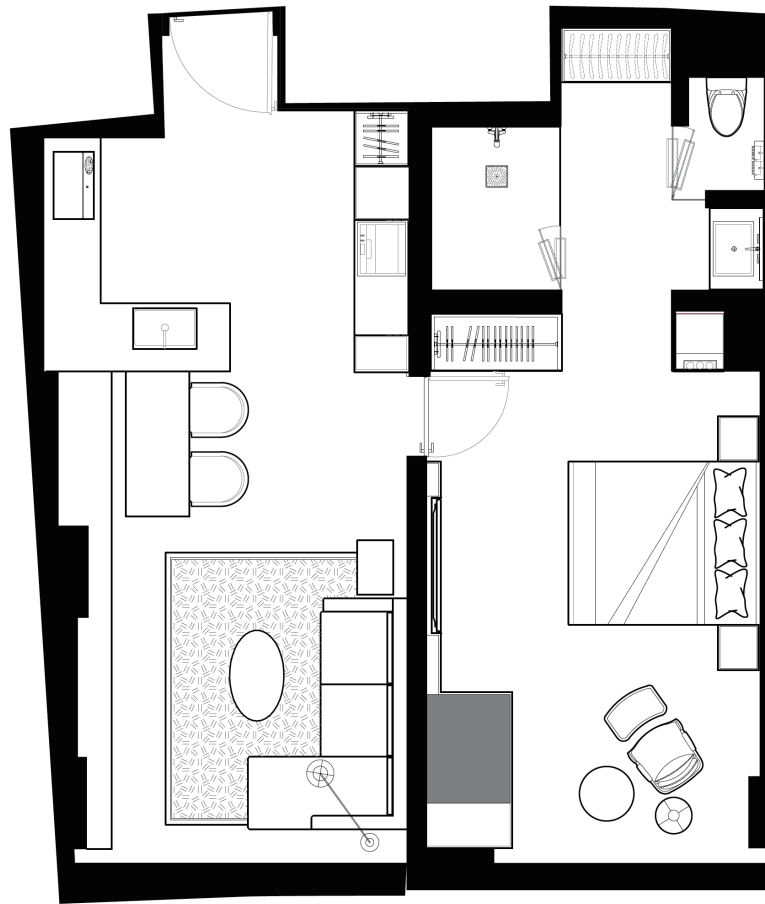

ONE-BEDROOM RESIDENCE SUITE

Please note actual room layout may vary.

Enjoy the great city view of Beijing from one of our sunny and comfy One-bedroom Residence Suites. Each room is fully equipped with everything you need for work, play and relax – from a spacious living area to an open kitchen and laundry facilities. Floor-to-ceiling windows means you can enjoy the modern city skyline, day till night.

ROOM DETAILS

 ROOM SIZE	750 sq ft / 30 sqm
 VIEW	Urban View
 BEDS	King

ROOM FEATURES

King size bed	Complimentary coffee and tea
Comfortable down bedding	Hair-dryer
Walk-in rainfall shower	Iron and ironing board
Bathroom amenities by SOAK	Safety box
Two flat screen TVs	Room service
Fully equipped modern kitchen with appliances	Multi-scene lighting
Tumble washer-dryer	Hardwood floors
High-speed WiFi and wired broadband internet access	Blackout blinds with sheer curtains
Bose mini speaker	

实际房间布局可能有所变化

入住舒适且充满阳光的一居室公寓，欣赏令人着迷的北京城市街景。从宽敞的客厅到开放式厨房、洗衣机，每间公寓设施完备，满足你在工作、玩乐及休闲时的需求。整面落地窗让你尽情享受现代化城市天际线的日夜美景。

房间信息

🏠 房间大小	750 平方英尺 / 30 平方米
🌃 景观	城市景观
🛏 床数	大床

房间设施

双人大床	免费咖啡及茶品
舒适羽绒寝具	吹风机
步入式雨淋花洒	电熨斗及烫衣板
SOAK品牌浴室用品	保险箱
两台平板电视	客房送餐服务
设备完善的现代厨房	多场景灯光控制
洗衣烘干一体机	实木地板
高速无线网络及有线宽频网络	遮光窗帘及窗纱
Bose迷你扬声器	