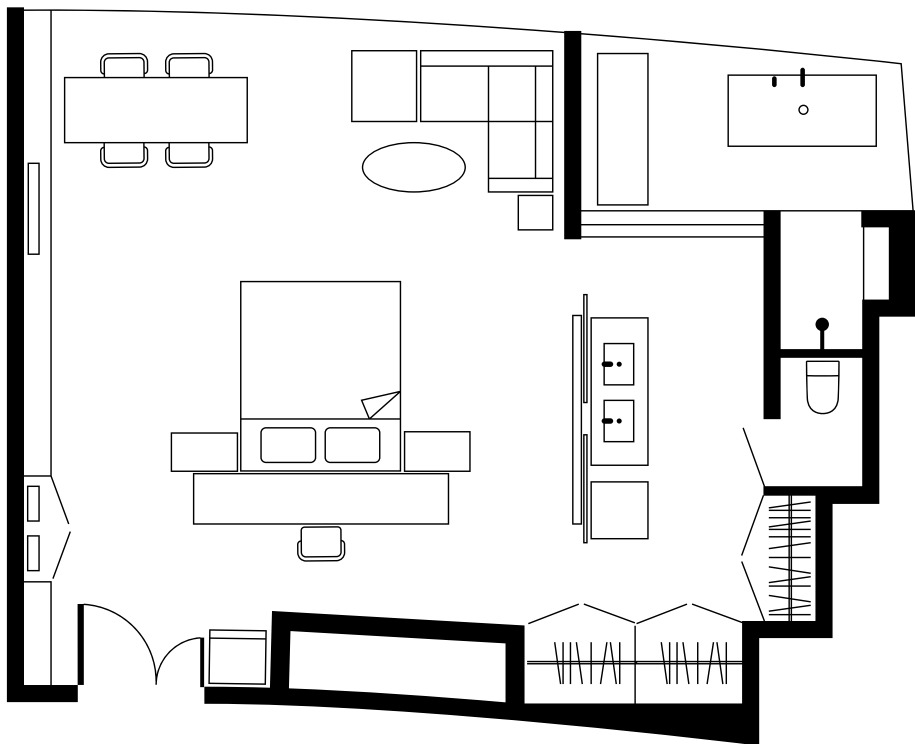

Please note actual room layout may vary.

Bigger is better when it comes to our EAST Studio room which boasts an oversized living and dining area that makes it easy to work or entertain from the comfort of your room. With VIP services from the moment you arrive, you can make yourself a Nespresso coffee and relax on the stylish but comfy lounge. Watch twinkly city lights come up in the evening from the tub, wash away the day in the walk-in rainfall shower and get a refreshing night sleep in the king size bed with plush down bedding.

ROOM DETAILS

 ROOM SIZE	750 sq ft / 70 sqm
 VIEW	EAST View
 BEDS	King

ROOM FEATURES

King size bed	Hair-dryer
Comfortable down bedding	Iron and ironing board
Walk-in rainfall shower	Safety box
Bathroom amenities by Appelles	Flat screen TV
Bose mini speaker	Room service
Complimentary WiFi and wired broadband internet access	Multi-scene lighting
Nespresso coffee machine and tea	Hardwood floors
	Blackout blinds with sheer curtains

实际房间布局可能有所变化

空间越大,灵感越多。我们的东隅套房拥有宽大豁亮的客厅和用餐空间,可让你在舒适的房间中轻松工作或认真玩乐。从踏进东隅一刻开始享受贴心服务,你也可以为自己冲调一杯Nespresso咖啡,在时尚惬意的空间放松身心。于傍晚时分,在浴缸浸浴边欣赏城市闪烁或在雨淋花洒下整理一天的思绪,再在特大双人床休息充电,期待明天新开始。

房间信息

📏 房间大小	750 平方英尺 / 70 平方米
🌄 景观	东隅景观
🛏 床数	大床